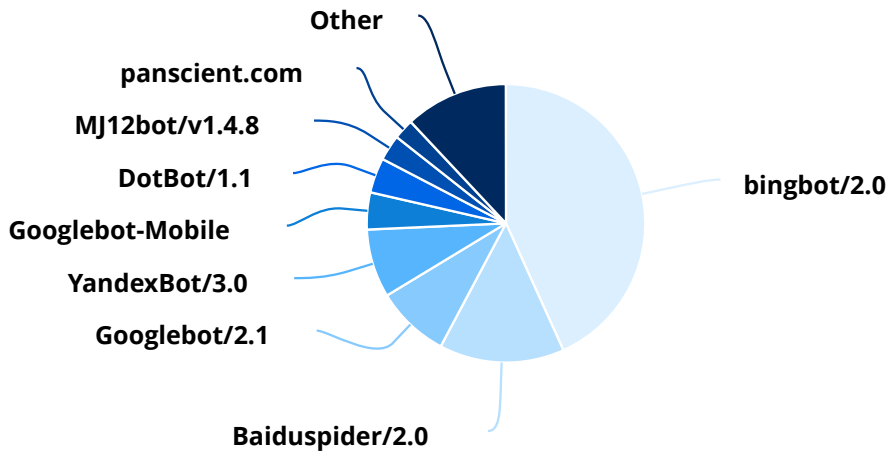

Visitor Numbers

Visitors

Date	Visitors
01/03/18	136
02/03/18	112
03/03/18	65
04/03/18	66
05/03/18	77
06/03/18	131
07/03/18	92
08/03/18	125
09/03/18	76
10/03/18	82
11/03/18	77
12/03/18	61
13/03/18	76
14/03/18	108
15/03/18	91
16/03/18	77
17/03/18	70
18/03/18	60
19/03/18	58
20/03/18	61
21/03/18	91
22/03/18	68

Date	Visitors
23/03/18	61
24/03/18	56
25/03/18	81
26/03/18	79
27/03/18	93
28/03/18	71
29/03/18	53
30/03/18	60
31/03/18	67
Total	2,481

Sessions

Date	Sessions
01/03/18	165
02/03/18	132
03/03/18	83
04/03/18	90
05/03/18	101
06/03/18	140
07/03/18	113
08/03/18	141
09/03/18	90
10/03/18	97
11/03/18	101

Date	Sessions
12/03/18	71
13/03/18	84
14/03/18	124
15/03/18	114
16/03/18	89
17/03/18	82
18/03/18	70
19/03/18	66
20/03/18	62
21/03/18	97
22/03/18	69
23/03/18	63
24/03/18	65
25/03/18	93
26/03/18	81
27/03/18	103
28/03/18	78
29/03/18	66
30/03/18	70
31/03/18	83
Total	2,883

Search Engine Robots

Search Engine Robots	Sessions	Percentage
bingbot/2.0	1,288	43.24%
Baiduspider/2.0	433	14.54%
Googlebot/2.1	255	8.56%
YandexBot/3.0	237	7.96%
Googlebot-Mobile	128	4.30%
DotBot/1.1	121	4.06%
MJ12bot/v1.4.8	89	2.99%
panscient.com	71	2.38%
AhrefsBot/5.2	67	2.25%
BLEXBot/1.0	50	1.68%
CCBot/2.0	25	0.84%
spbot/5.0.3	25	0.84%
MegaIndex.ru/2.0	24	0.81%
MojeekBot/0.6	21	0.70%
linkdexbot/2.0	15	0.50%
Dataprovider	12	0.40%
Google favicon	12	0.40%
BingPreview/1.0b	11	0.37%
DuckDuckGo-Favicons-Bot/1.0	11	0.37%
Mail.RU_Bot/2.0	11	0.37%
Applebot/0.1	7	0.23%
facebookexternalhit/1.1	7	0.23%
Googlebot-Image/1.0	6	0.20%