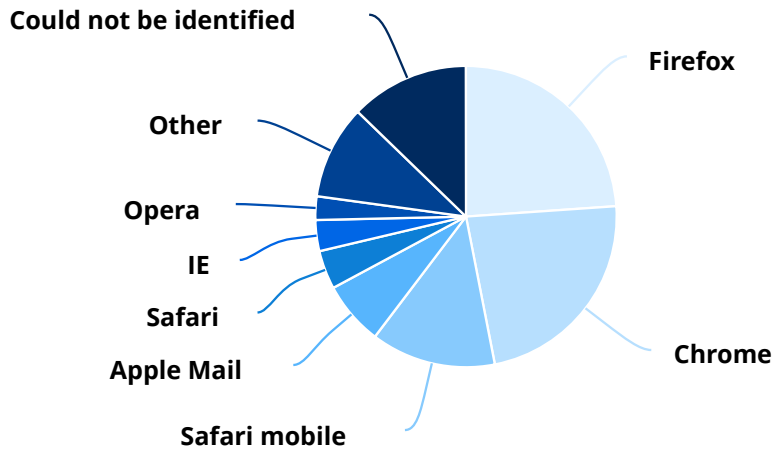

Browsers & Systems

Browsers

Browsers	Sessions	Percentage
Firefox	690	23.90%
Chrome	665	23.03%
Safari mobile	387	13.40%
Apple Mail	197	6.82%
Safari	120	4.16%
IE	96	3.33%
Opera	73	2.53%
Facebook App	66	2.29%
Chrome Mobile	56	1.94%
Python-urllib	29	1.00%
Microsoft Edge	23	0.80%
Java	21	0.73%
Yandex.Browser	18	0.62%
Google App	12	0.42%
Android browser	10	0.35%
Python-requests	6	0.21%
IE Mobile	5	0.17%
Jakarta Commons-HttpClient	5	0.17%
Mobile Samsung Browser	5	0.17%
Go http package	4	0.14%
Guzzle	4	0.14%
Silk	4	0.14%