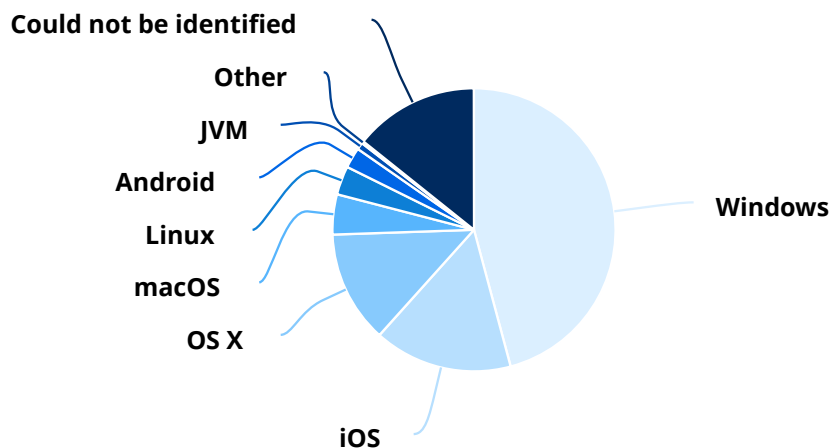

Browsers	Sessions	Percentage
Firefox mobile	3	0.10%
Iron	3	0.10%
Chromium	2	0.07%
Lynx	2	0.07%
PhantomJS	2	0.07%
Vivaldi	2	0.07%
libwww-perl	2	0.07%
Android HttpURLConnection	1	0.03%
Android webview	1	0.03%
Apache-HttpClient	1	0.03%
BlackBerry Browser	1	0.03%
Opera Mini	1	0.03%
UC Browser	1	0.03%
Xenu	1	0.03%
Could not be identified	368	12.75%
Total	2,887	100.00%

Operating Systems

Operating Systems	Sessions	Percentage
Windows	1,323	45.83%
iOS	457	15.83%
OS X	370	12.82%
macOS	132	4.57%
Linux	95	3.29%