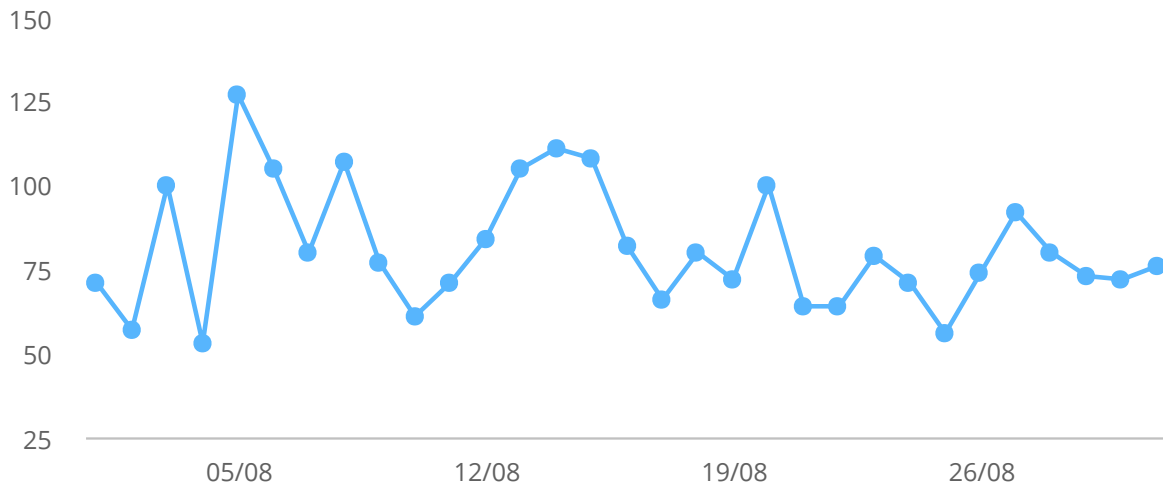

Visitor Numbers

Visitors

Date	Visitors
01/08/19	71
02/08/19	57
03/08/19	100
04/08/19	53
05/08/19	127
06/08/19	105
07/08/19	80
08/08/19	107
09/08/19	77
10/08/19	61
11/08/19	71
12/08/19	84
13/08/19	105
14/08/19	111
15/08/19	108
16/08/19	82
17/08/19	66
18/08/19	80
19/08/19	72
20/08/19	100
21/08/19	64
22/08/19	64

Date	Visitors
23/08/19	79
24/08/19	71
25/08/19	56
26/08/19	74
27/08/19	92
28/08/19	80
29/08/19	73
30/08/19	72
31/08/19	76
Total	2,518

Sessions

Date	Sessions
01/08/19	79
02/08/19	66
03/08/19	112
04/08/19	56
05/08/19	143
06/08/19	110
07/08/19	112
08/08/19	119
09/08/19	89
10/08/19	67
11/08/19	77

Date	Sessions
12/08/19	104
13/08/19	112
14/08/19	130
15/08/19	115
16/08/19	87
17/08/19	70
18/08/19	89
19/08/19	81
20/08/19	105
21/08/19	71
22/08/19	68
23/08/19	83
24/08/19	78
25/08/19	65
26/08/19	82
27/08/19	95
28/08/19	93
29/08/19	83
30/08/19	82
31/08/19	85
Total	2,808