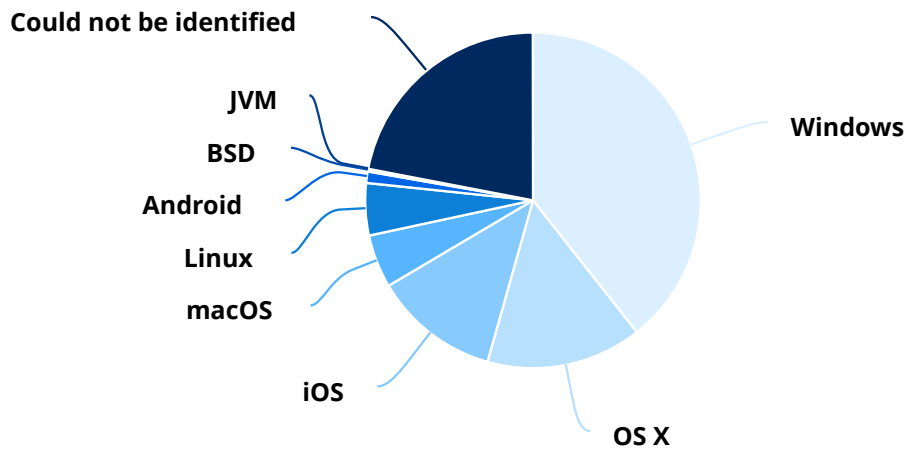

Browsers	Sessions	Percentage
Wget	2	0.07%
360 browser	1	0.04%
Java	1	0.04%
Mobile QQbrowser	1	0.04%
Mobile Samsung Browser	1	0.04%
OkHttp	1	0.04%
PhantomJS	1	0.04%
QQbrowser	1	0.04%
Silk	1	0.04%
Sogou Explorer	1	0.04%
UC Browser	1	0.04%
Vivaldi	1	0.04%
cURL	1	0.04%
Could not be identified	472	16.80%
Total	2,810	100.00%

Operating Systems

Operating Systems	Sessions	Percentage
Windows	1,107	39.40%
OS X	421	14.98%
iOS	341	12.14%
macOS	144	5.12%
Linux	141	5.02%
Android	31	1.10%