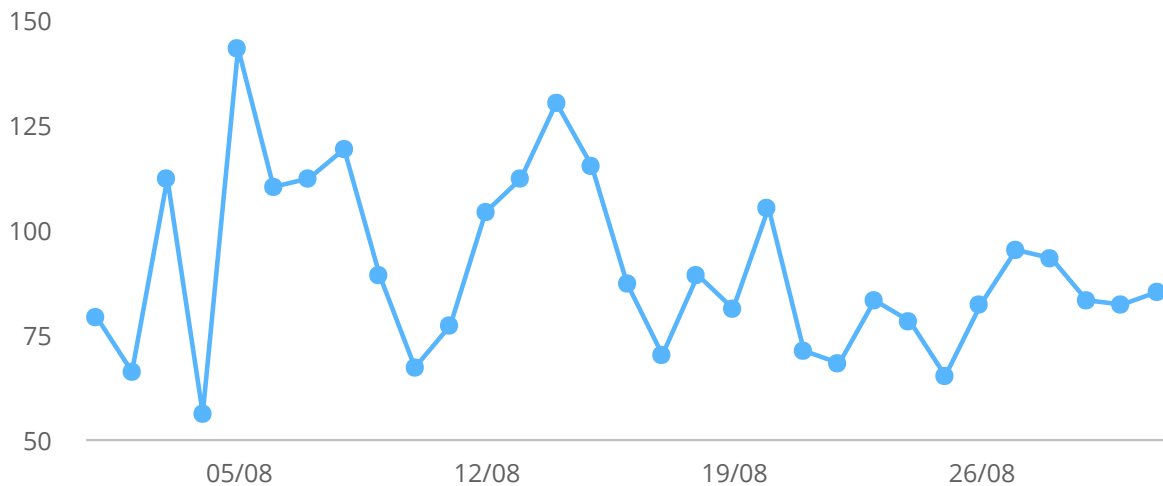

Visitor Numbers

Visitors

Date	Visitors
01/08/19	71
02/08/19	57
03/08/19	100
04/08/19	53
05/08/19	127
06/08/19	105
07/08/19	80
08/08/19	107
09/08/19	77
10/08/19	61
11/08/19	71
12/08/19	84
13/08/19	105
14/08/19	111
15/08/19	108
16/08/19	82
17/08/19	66
18/08/19	80
19/08/19	72
20/08/19	100
21/08/19	64
22/08/19	64

Date	Visitors
23/08/19	79
24/08/19	71
25/08/19	56
26/08/19	74
27/08/19	92
28/08/19	80
29/08/19	73
30/08/19	72
31/08/19	76
Total	2,518

Sessions

Date	Sessions
01/08/19	79
02/08/19	66
03/08/19	112
04/08/19	56
05/08/19	143
06/08/19	110
07/08/19	112
08/08/19	119
09/08/19	89
10/08/19	67
11/08/19	77

Date	Sessions
12/08/19	104
13/08/19	112
14/08/19	130
15/08/19	115
16/08/19	87
17/08/19	70
18/08/19	89
19/08/19	81
20/08/19	105
21/08/19	71
22/08/19	68
23/08/19	83
24/08/19	78
25/08/19	65
26/08/19	82
27/08/19	95
28/08/19	93
29/08/19	83
30/08/19	82
31/08/19	85
Total	2,808