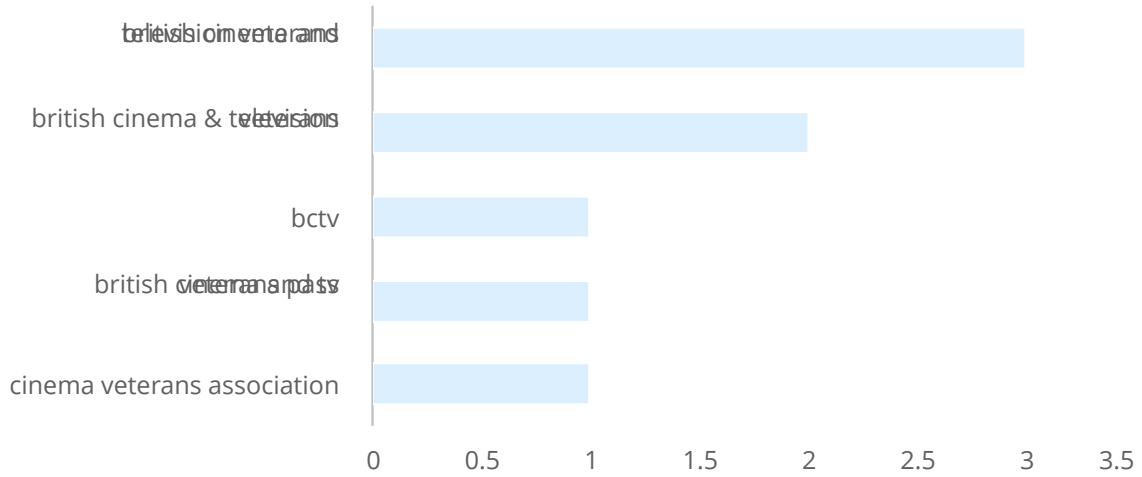

Keywords

Keywords	Sessions
british cinema and television veterans	3
british cinema & television veterans	2
bctv	1
british cinema and tv veterans pass	1
cinema veterans association	1
cinema veterans card	1
veteran magazines uk	1