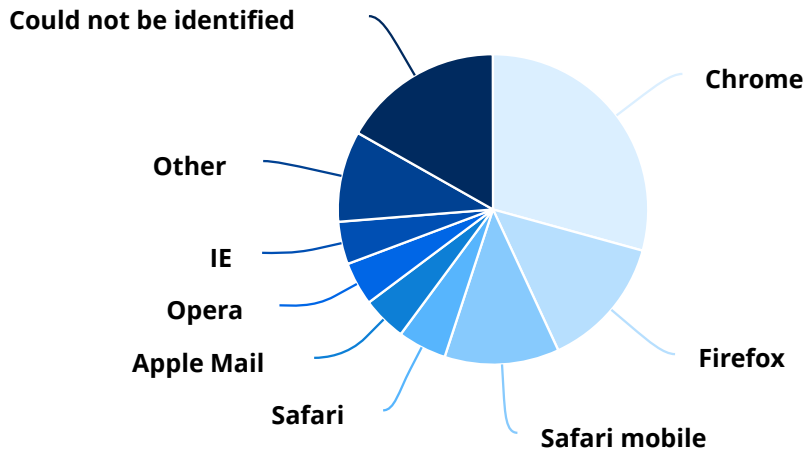

Browsers & Systems

Browsers

Browsers	Sessions	Percentage
Chrome	823	29.29%
Firefox	388	13.81%
Safari mobile	336	11.96%
Safari	143	5.09%
Apple Mail	130	4.63%
Opera	127	4.52%
IE	125	4.45%
Go http package	107	3.81%
Python-requests	36	1.28%
Chrome Headless	23	0.82%
Microsoft Edge	22	0.78%
Chrome Mobile	18	0.64%
Kinza	13	0.46%
Mozilla	7	0.25%
Python-urllib	7	0.25%
Chromium	5	0.18%
Android webview	3	0.11%
Google App	3	0.11%
Android browser	2	0.07%
Apache-HttpClient	2	0.07%
Facebook App	2	0.07%
Firefox mobile	2	0.07%