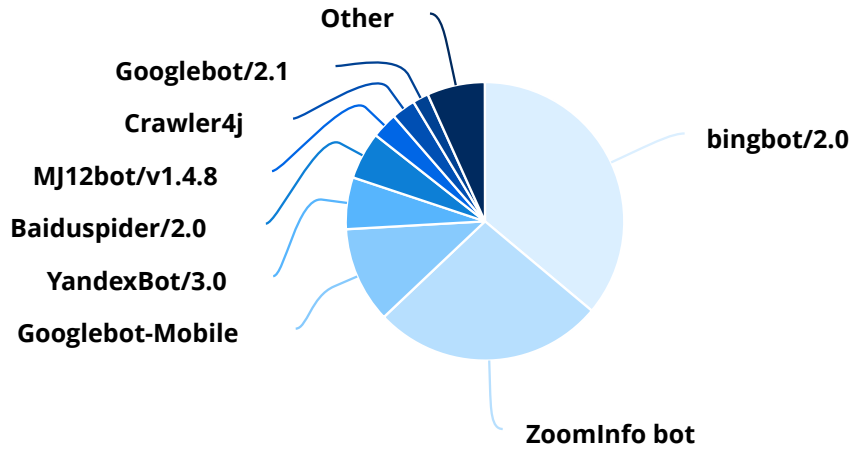

Search Engine Robots

Search Engine Robots	Sessions	Percentage
bingbot/2.0	1,458	36.10%
ZoomInfo bot	1,084	26.84%
Googlebot-Mobile	451	11.17%
YandexBot/3.0	243	6.02%
Baiduspider/2.0	222	5.50%
MJ12bot/v1.4.8	122	3.02%
Crawler4j	112	2.77%
Googlebot/2.1	75	1.86%
Applebot/0.1	47	1.16%
Qwantify/2.4w	37	0.92%
BingPreview/1.0b	22	0.54%
TurnitinBot	21	0.52%
FacebookExternalHit/1.1	20	0.50%
GoogleWebLight	20	0.50%
DuckDuckGo-Favicons-Bot/1.0	18	0.45%
Mail.RU_Bot/2.0	18	0.45%
Sogou web spider/4.0	14	0.35%
360Spider	11	0.27%
Siteimprove.com bot	5	0.12%
TinEye-bot/1.31	5	0.12%
vebidoobot/1.0	5	0.12%
CheckMarkNetwork/1.0	4	0.10%
RukiCrawler/1.0	4	0.10%