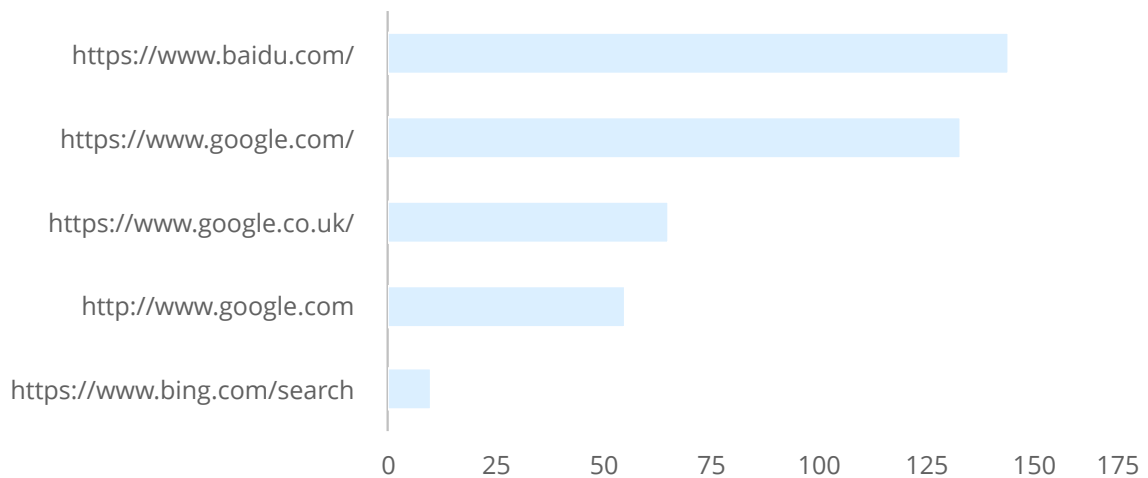

Referring Pages

Pages	Sessions
https://www.baidu.com/	144
https://www.google.com/	133