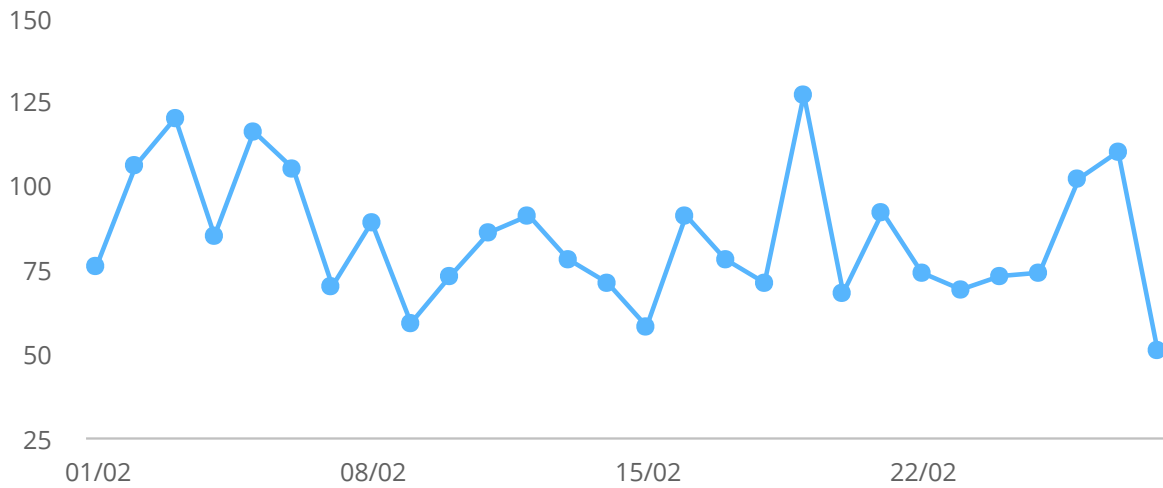

Visitor Numbers

Visitors

Date	Visitors
01/02/21	76
02/02/21	106
03/02/21	120
04/02/21	85
05/02/21	116
06/02/21	105
07/02/21	70
08/02/21	89
09/02/21	59
10/02/21	73
11/02/21	86
12/02/21	91
13/02/21	78
14/02/21	71
15/02/21	58
16/02/21	91
17/02/21	78
18/02/21	71
19/02/21	127
20/02/21	68
21/02/21	92
22/02/21	74

Date	Visitors
23/02/21	69
24/02/21	73
25/02/21	74
26/02/21	102
27/02/21	110
28/02/21	51
Total	2,363

Sessions

Date	Sessions
01/02/21	84
02/02/21	114
03/02/21	129
04/02/21	94
05/02/21	124
06/02/21	109
07/02/21	80
08/02/21	100
09/02/21	65
10/02/21	83
11/02/21	91
12/02/21	97
13/02/21	83
14/02/21	80

Date	Sessions
15/02/21	66
16/02/21	98
17/02/21	84
18/02/21	83
19/02/21	137
20/02/21	82
21/02/21	103
22/02/21	81
23/02/21	86
24/02/21	100
25/02/21	96
26/02/21	115
27/02/21	135
28/02/21	57
Total	2,656

Search Engine Robots