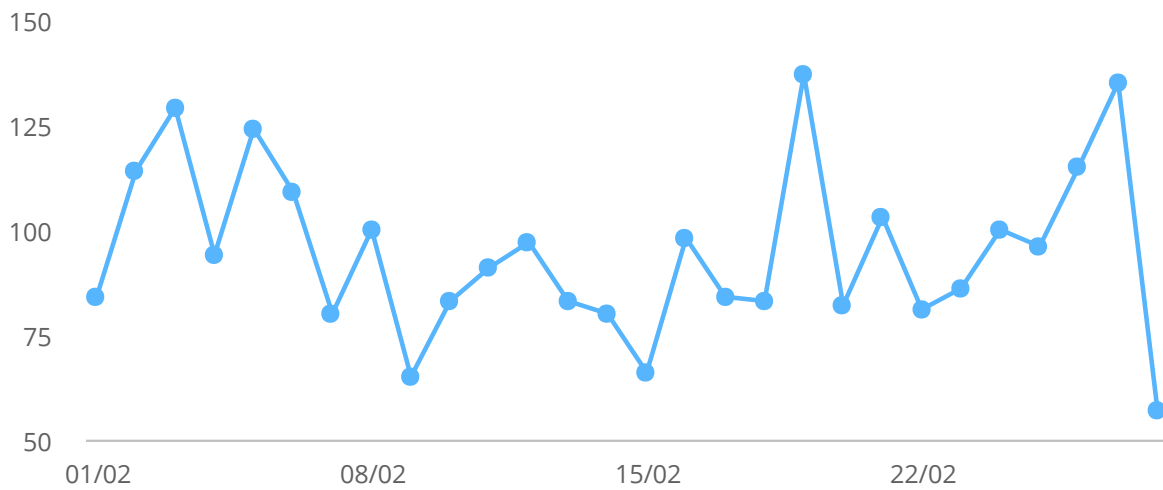

Visitor Numbers

Visitors

Date	Visitors
01/02/21	76
02/02/21	106
03/02/21	120
04/02/21	85
05/02/21	116
06/02/21	105
07/02/21	70
08/02/21	89
09/02/21	59
10/02/21	73
11/02/21	86
12/02/21	91
13/02/21	78
14/02/21	71
15/02/21	58
16/02/21	91
17/02/21	78
18/02/21	71
19/02/21	127
20/02/21	68
21/02/21	92
22/02/21	74

Date	Visitors
23/02/21	69
24/02/21	73
25/02/21	74
26/02/21	102
27/02/21	110
28/02/21	51
Total	2,363

Sessions

Date	Sessions
01/02/21	84
02/02/21	114
03/02/21	129
04/02/21	94
05/02/21	124
06/02/21	109
07/02/21	80
08/02/21	100
09/02/21	65
10/02/21	83
11/02/21	91
12/02/21	97
13/02/21	83
14/02/21	80

Date	Sessions
15/02/21	66
16/02/21	98
17/02/21	84
18/02/21	83
19/02/21	137
20/02/21	82
21/02/21	103
22/02/21	81
23/02/21	86
24/02/21	100
25/02/21	96
26/02/21	115
27/02/21	135
28/02/21	57
Total	2,656

Search Engine Robots