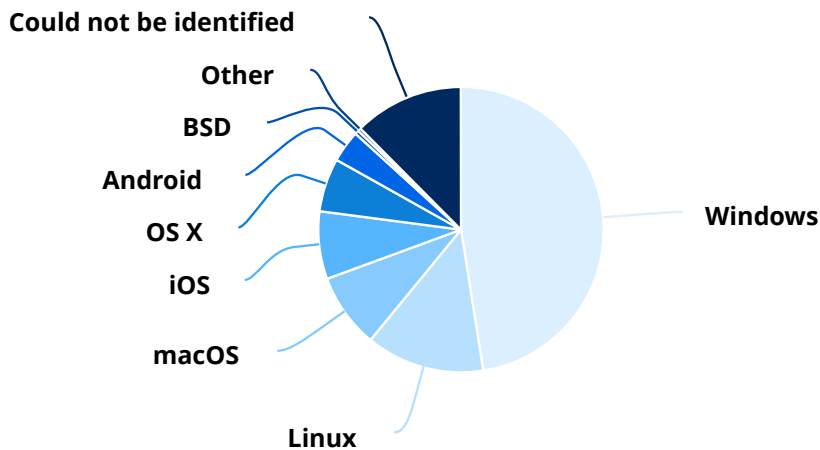

Browsers	Sessions	Percentage
Google App	1	0.04%
HotJava	1	0.04%
IceWeasel	1	0.04%
Java	1	0.04%
Lynx	1	0.04%
Mobile Samsung Browser	1	0.04%
OmniWeb	1	0.04%
Outlook 2019	1	0.04%
Other	6	0.23%
Could not be identified	126	4.74%
Total	2,657	100.00%

Operating Systems

Operating Systems	Sessions	Percentage
Windows	1,262	47.50%
Linux	357	13.44%
macOS	225	8.47%
iOS	204	7.68%
OS X	161	6.06%
Android	96	3.61%
BSD	12	0.45%
JVM	7	0.26%
Mac OS	1	0.04%
Solaris	1	0.04%