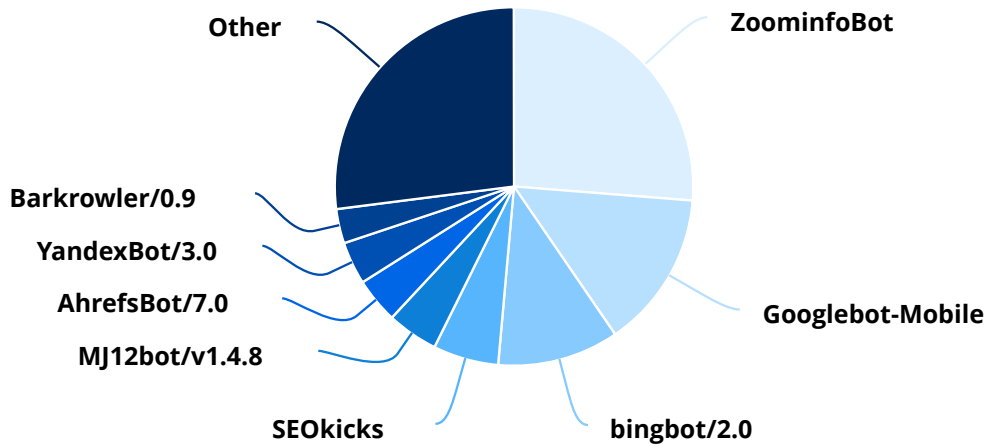

Visitor Numbers

Visitors

Date	Visitors
01/02/21	76
02/02/21	106
03/02/21	120
04/02/21	85
05/02/21	116
06/02/21	105
07/02/21	70
08/02/21	89
09/02/21	59
10/02/21	73
11/02/21	86
12/02/21	91
13/02/21	78
14/02/21	71
15/02/21	58
16/02/21	91
17/02/21	78
18/02/21	71
19/02/21	127
20/02/21	68
21/02/21	92
22/02/21	74

Date	Visitors
23/02/21	69
24/02/21	73
25/02/21	74
26/02/21	102
27/02/21	110
28/02/21	51
Total	2,363

Sessions

Date	Sessions
01/02/21	84
02/02/21	114
03/02/21	129
04/02/21	94
05/02/21	124
06/02/21	109
07/02/21	80
08/02/21	100
09/02/21	65
10/02/21	83
11/02/21	91
12/02/21	97
13/02/21	83
14/02/21	80

Date	Sessions
15/02/21	66
16/02/21	98
17/02/21	84
18/02/21	83
19/02/21	137
20/02/21	82
21/02/21	103
22/02/21	81
23/02/21	86
24/02/21	100
25/02/21	96
26/02/21	115
27/02/21	135
28/02/21	57
Total	2,656

Search Engine Robots

Search Engine Robots	Sessions	Percentage
ZoominfoBot	694	26.26%
Googlebot-Mobile	375	14.19%
bingbot/2.0	290	10.97%
SEOkicks	156	5.90%
MJ12bot/v1.4.8	122	4.62%
AhrefsBot/7.0	108	4.09%

Search Engine Robots	Sessions	Percentage
YandexBot/3.0	102	3.86%
Barkrowler/0.9	82	3.10%
Googlebot/2.1	78	2.95%
IonCrawl	61	2.31%
SemrushBot/7~bl	60	2.27%
Sidetrade indexer bot	52	1.97%
Mail.RU_Bot/2.0	42	1.59%
Applebot/0.1	31	1.17%
DuckDuckGo-Favicons-Bot/1.0	30	1.14%
Seekport Crawler	29	1.10%
serpstatbot/2.0 beta	25	0.95%
adscanner/1.0	23	0.87%
CCBot/2.0	20	0.76%
rc-crawler	19	0.72%
DF Bot 1.0	16	0.61%
The Knowledge AI	15	0.57%
DomainStatsBot/1.0	13	0.49%
AhrefsBot/6.1	12	0.45%
Googlebot-Image/1.0	12	0.45%
MTRobot/0.2	12	0.45%
MixrankBot	10	0.38%
SEOlizer/1.1	10	0.38%
Yellowbrandprotectionbot/1.0	10	0.38%
Baiduspider/2.0	9	0.34%
Expanse	9	0.34%
NetSystemsResearch	9	0.34%
Nimbostratus-Bot/v1.3.2	9	0.34%
360Spider	8	0.30%
BW/1.1	8	0.30%
fake Googlebot	8	0.30%
Sogou web spider/4.0	6	0.23%
MojeekBot/0.10	5	0.19%
PetalBot mobile	5	0.19%
BingPreview/1.0b	4	0.15%
Gigabot/3.0	4	0.15%