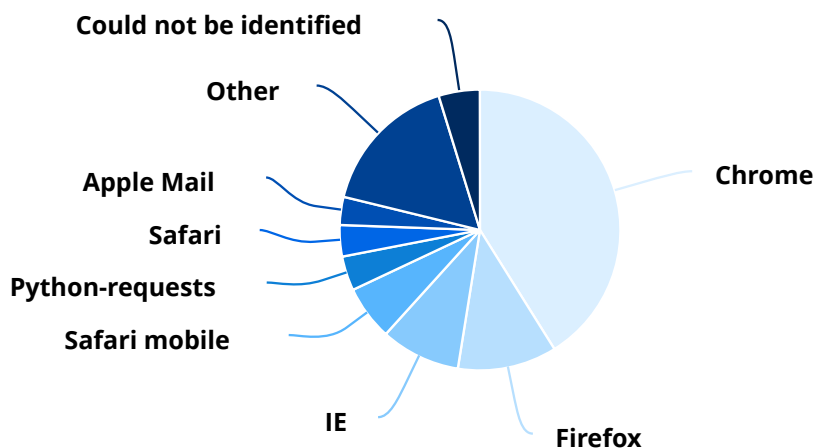

Pages	Sessions
http://google.com	1
https://108.sb.mywebsite-editor.com/app/447354169/919147883/	1
https://apertureinfo.com/	1
https://aspec.website/	1
https://bankprofit.ru/zajm-na-kivi-koshelek-momentalno	1
https://go.mail.ru/	1
https://google.co.za/	1
https://google.de/	1
https://google.nl/	1
https://obiavo.com/	1
https://smart.md/	1
https://teencastingporn.com/	1
https://urlsand.esvalabs.com/	1

Browsers & Systems

Browsers

Browsers	Sessions	Percentage
Chrome	1,092	41.10%
Firefox	304	11.44%
IE	244	9.18%
Safari mobile	167	6.29%
Python-requests	105	3.95%
Safari	96	3.61%
Apple Mail	86	3.24%