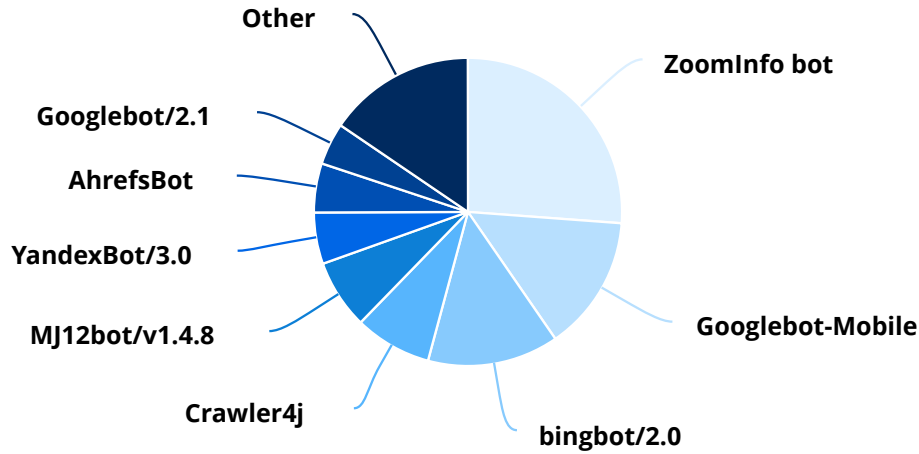

Visitor Numbers

Visitors

Date	Visitors
01/03/20	55
02/03/20	64
03/03/20	92
04/03/20	91
05/03/20	65
06/03/20	80
07/03/20	76
08/03/20	71
09/03/20	75
10/03/20	93
11/03/20	74
12/03/20	102
13/03/20	85
14/03/20	96
15/03/20	69
16/03/20	82
17/03/20	83
18/03/20	89
19/03/20	114
20/03/20	95
21/03/20	99
22/03/20	101

Date	Visitors
23/03/20	103
24/03/20	111
25/03/20	75
26/03/20	64
27/03/20	46
28/03/20	58
29/03/20	57
30/03/20	58
31/03/20	63
Total	2,486

Sessions

Date	Sessions
01/03/20	60
02/03/20	72
03/03/20	100
04/03/20	96
05/03/20	71
06/03/20	86
07/03/20	86
08/03/20	85
09/03/20	85
10/03/20	103
11/03/20	86

Search Engine Robots

Search Engine Robots	Sessions	Percentage
ZoomInfo bot	762	26.19%
Googlebot-Mobile	414	14.23%
bingbot/2.0	401	13.78%
Crawler4j	235	8.08%
MJ12bot/v1.4.8	212	7.29%
YandexBot/3.0	157	5.40%
AhrefsBot	150	5.15%
Googlebot/2.1	128	4.40%
SemrushBot	126	4.33%
Baiduspider/2.0	67	2.30%
Mail.RU_Bot/2.0	36	1.24%
SEOkicks	36	1.24%
Applebot/0.1	35	1.20%
LinkWalker/3.0	25	0.86%
MegaIndex.ru/2.0	25	0.86%
CCBot/2.0	19	0.65%
DuckDuckGo-Favicons-Bot/1.0	14	0.48%
360Spider	13	0.45%
evc-batch/2.0	12	0.41%
MSNBOT/2.0b	6	0.21%
vebidoobot/1.0	5	0.17%
BingPreview/1.0b	4	0.14%
YaK/1.0	4	0.14%