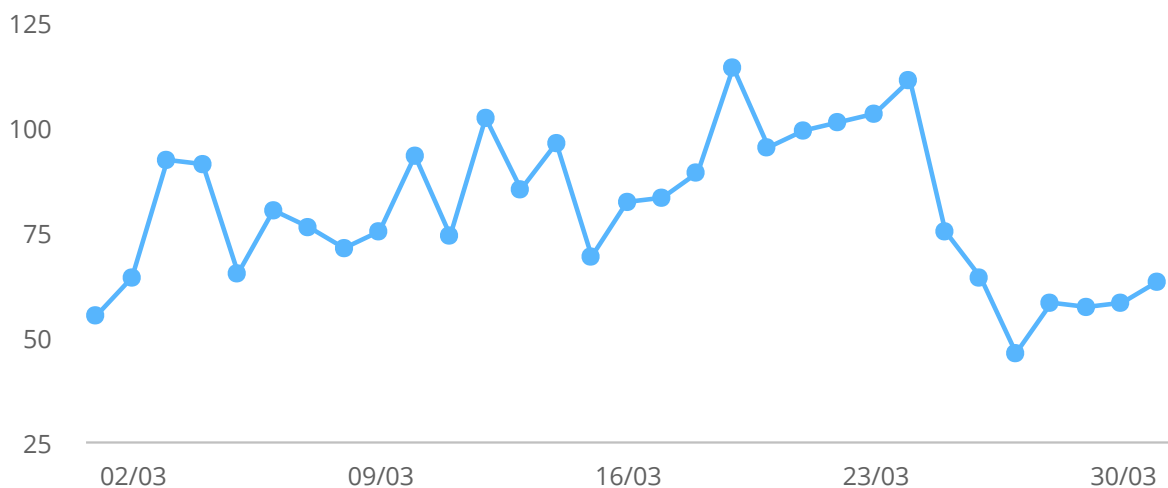

Visitor Numbers

Visitors

Date	Visitors
01/03/20	55
02/03/20	64
03/03/20	92
04/03/20	91
05/03/20	65
06/03/20	80
07/03/20	76
08/03/20	71
09/03/20	75
10/03/20	93
11/03/20	74
12/03/20	102
13/03/20	85
14/03/20	96
15/03/20	69
16/03/20	82
17/03/20	83
18/03/20	89
19/03/20	114
20/03/20	95
21/03/20	99
22/03/20	101

Date	Visitors
23/03/20	103
24/03/20	111
25/03/20	75
26/03/20	64
27/03/20	46
28/03/20	58
29/03/20	57
30/03/20	58
31/03/20	63
Total	2,486

Sessions

Date	Sessions
01/03/20	60
02/03/20	72
03/03/20	100
04/03/20	96
05/03/20	71
06/03/20	86
07/03/20	86
08/03/20	85
09/03/20	85
10/03/20	103
11/03/20	86