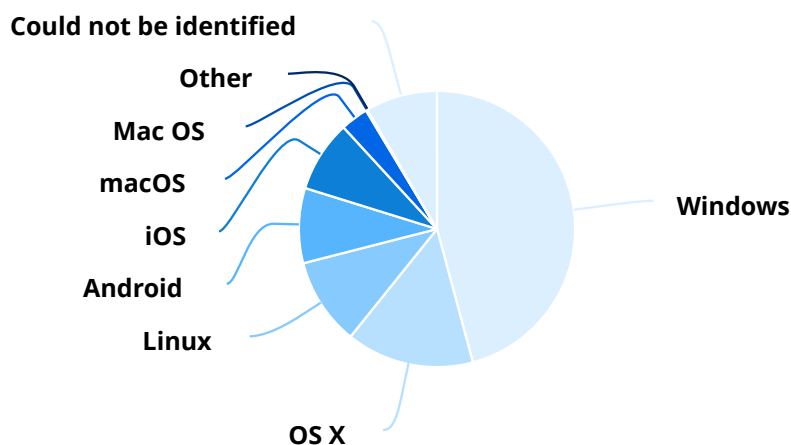

Browsers	Sessions	Percentage
Android HttpURLConnection	1	0.03%
Android browser	1	0.03%
Firefox mobile	1	0.03%
Java	1	0.03%
PhantomJS	1	0.03%
Silk	1	0.03%
Xenu	1	0.03%
libwww-perl	1	0.03%
Could not be identified	402	14.03%
Total	2,866	100.00%

Operating Systems

Operating Systems	Sessions	Percentage
Windows	1,313	45.81%
OS X	429	14.97%
Linux	293	10.22%
Android	252	8.79%
iOS	240	8.37%
macOS	93	3.24%
Mac OS	3	0.10%
BSD	1	0.03%
JVM	1	0.03%
Could not be identified	241	8.41%