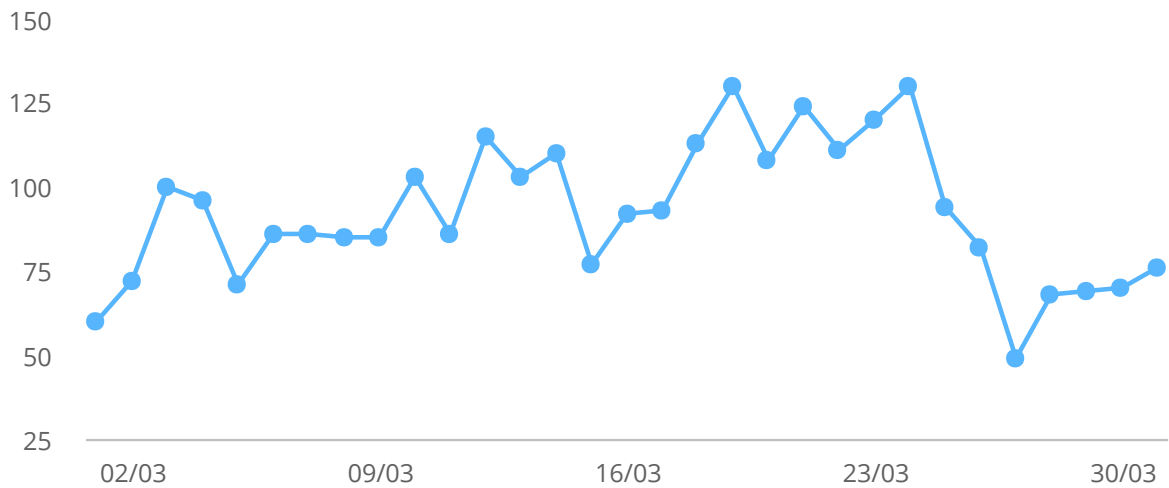

Visitor Numbers

Visitors

Date	Visitors
01/03/20	55
02/03/20	64
03/03/20	92
04/03/20	91
05/03/20	65
06/03/20	80
07/03/20	76
08/03/20	71
09/03/20	75
10/03/20	93
11/03/20	74
12/03/20	102
13/03/20	85
14/03/20	96
15/03/20	69
16/03/20	82
17/03/20	83
18/03/20	89
19/03/20	114
20/03/20	95
21/03/20	99
22/03/20	101

Date	Visitors
23/03/20	103
24/03/20	111
25/03/20	75
26/03/20	64
27/03/20	46
28/03/20	58
29/03/20	57
30/03/20	58
31/03/20	63
Total	2,486

Sessions

Date	Sessions
01/03/20	60
02/03/20	72
03/03/20	100
04/03/20	96
05/03/20	71
06/03/20	86
07/03/20	86
08/03/20	85
09/03/20	85
10/03/20	103
11/03/20	86