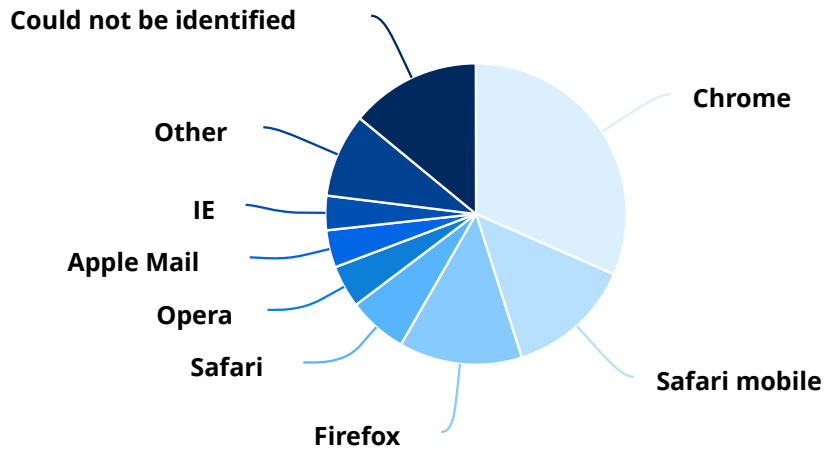

Browsers & Systems

Browsers

Browsers	Sessions	Percentage
Chrome	905	31.58%
Safari mobile	387	13.50%
Firefox	379	13.22%
Safari	183	6.39%
Opera	131	4.57%
Apple Mail	115	4.01%
IE	106	3.70%
Chrome Mobile	45	1.57%
Microsoft Edge	39	1.36%
Android webview	34	1.19%
Python-requests	34	1.19%
Chrome Headless	19	0.66%
Go http package	17	0.59%
Kinza	12	0.42%
Google App	11	0.38%
Mozilla	10	0.35%
UC Browser mobile	10	0.35%
Chromium	6	0.21%
OkHttp	4	0.14%
Python-urllib	4	0.14%
Mobile Samsung Browser	3	0.10%
cURL	2	0.07%