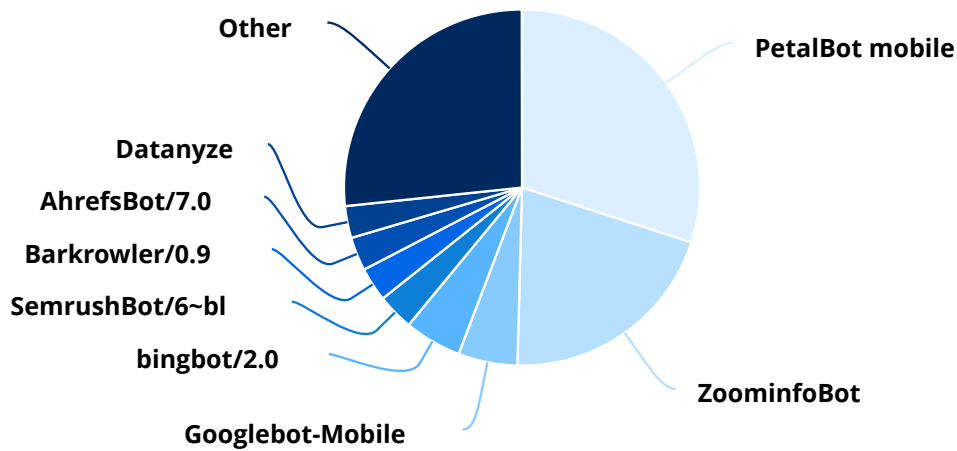

Date	Visitors
23/09/20	79
24/09/20	74
25/09/20	52
26/09/20	77
27/09/20	50
28/09/20	68
29/09/20	83
30/09/20	84
Total	2,296

Sessions

Date	Sessions
01/09/20	80
02/09/20	54
03/09/20	71
04/09/20	102
05/09/20	100
06/09/20	81
07/09/20	95
08/09/20	110
09/09/20	62
10/09/20	52
11/09/20	73
12/09/20	110

Search Engine Robots

Search Engine Robots	Sessions	Percentage
PetalBot mobile	1,205	30.00%
ZoominfoBot	820	20.42%

Search Engine Robots	Sessions	Percentage
Googlebot-Mobile	216	5.38%
bingbot/2.0	208	5.18%
SemrushBot/6~bl	133	3.31%
Barkrowler/0.9	124	3.09%
AhrefsBot/7.0	123	3.06%
Datanyze	116	2.89%
Crawler4j	102	2.54%
Googlebot/2.1	92	2.29%
MJ12bot/v1.4.8	91	2.27%
YandexBot/3.0	90	2.24%
SEOkicks	86	2.14%
panscient.com	62	1.54%
Baiduspider/2.0	61	1.52%
Sidetrade indexer bot	54	1.34%
Mail.RU_Bot/2.0	47	1.17%
Applebot/0.1	38	0.95%
pimeyes.com crawler	35	0.87%
Seekport Crawler	29	0.72%
AhrefsBot/6.1	28	0.70%
IDG/UK	27	0.67%
MegaIndex.ru/2.0	25	0.62%
ia_archiver	22	0.55%
CCBot/2.0	20	0.50%
DF Bot 1.0	16	0.40%
Dataprovider	14	0.35%
DomainStatsBot/1.0	13	0.32%
Pandalytics/1.0	12	0.30%
360Spider	10	0.25%
BW/1.1	10	0.25%
Crawlson/1.0	8	0.20%
DuckDuckGo-Favicons-Bot/1.0	8	0.20%
MojeekBot/0.9	7	0.17%
The Knowledge AI	7	0.17%
YisouSpider/5.0	6	0.15%
vebidoobot/1.0	5	0.12%