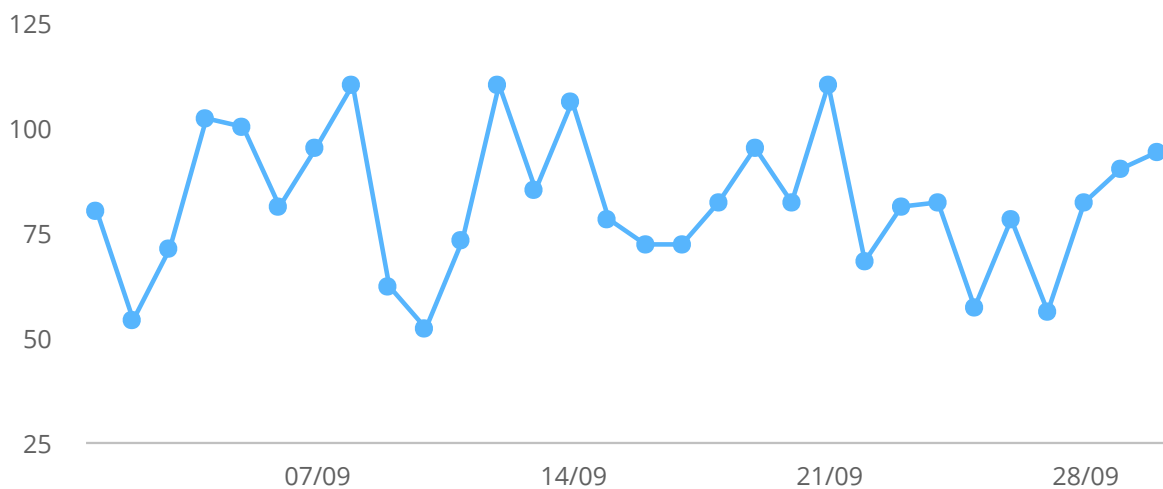

Visitor Numbers

Visitors

Date	Visitors
01/09/20	74
02/09/20	51
03/09/20	71
04/09/20	96
05/09/20	95
06/09/20	69
07/09/20	89
08/09/20	105
09/09/20	58
10/09/20	46
11/09/20	62
12/09/20	102
13/09/20	78
14/09/20	102
15/09/20	77
16/09/20	70
17/09/20	71
18/09/20	79
19/09/20	87
20/09/20	79
21/09/20	103
22/09/20	65

Date	Visitors
23/09/20	79
24/09/20	74
25/09/20	52
26/09/20	77
27/09/20	50
28/09/20	68
29/09/20	83
30/09/20	84
Total	2,296

Sessions

Date	Sessions
01/09/20	80
02/09/20	54
03/09/20	71
04/09/20	102
05/09/20	100
06/09/20	81
07/09/20	95
08/09/20	110
09/09/20	62
10/09/20	52
11/09/20	73
12/09/20	110

Date	Sessions
13/09/20	85
14/09/20	106
15/09/20	78
16/09/20	72
17/09/20	72
18/09/20	82
19/09/20	95
20/09/20	82
21/09/20	110
22/09/20	68
23/09/20	81
24/09/20	82
25/09/20	57
26/09/20	78
27/09/20	56
28/09/20	82
29/09/20	90
30/09/20	94
Total	2,460