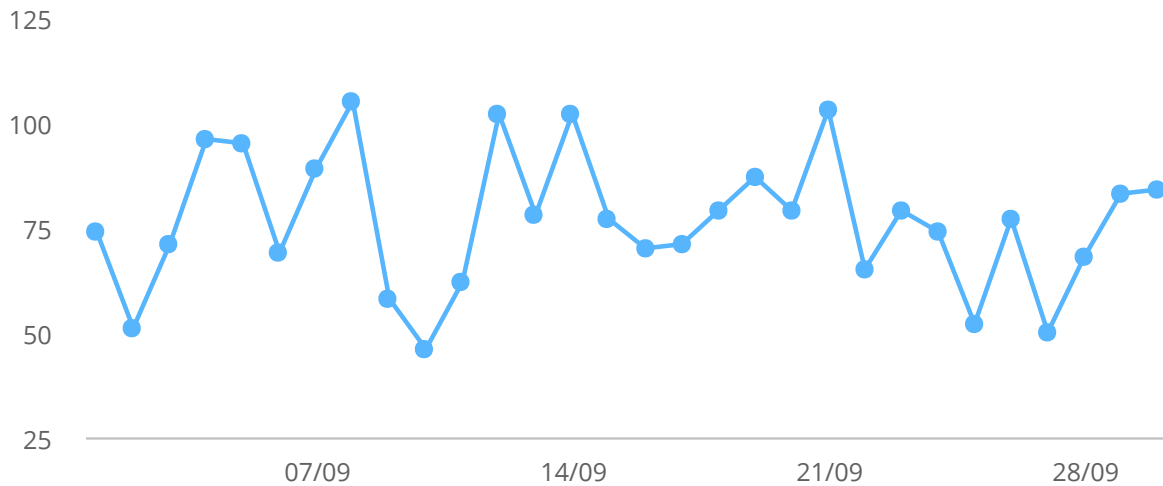

Visitor Numbers

Visitors

Date	Visitors
01/09/20	74
02/09/20	51
03/09/20	71
04/09/20	96
05/09/20	95
06/09/20	69
07/09/20	89
08/09/20	105
09/09/20	58
10/09/20	46
11/09/20	62
12/09/20	102
13/09/20	78
14/09/20	102
15/09/20	77
16/09/20	70
17/09/20	71
18/09/20	79
19/09/20	87
20/09/20	79
21/09/20	103
22/09/20	65

Date	Visitors
23/09/20	79
24/09/20	74
25/09/20	52
26/09/20	77
27/09/20	50
28/09/20	68
29/09/20	83
30/09/20	84
Total	2,296

Sessions

Date	Sessions
01/09/20	80
02/09/20	54
03/09/20	71
04/09/20	102
05/09/20	100
06/09/20	81
07/09/20	95
08/09/20	110
09/09/20	62
10/09/20	52
11/09/20	73
12/09/20	110

Date	Sessions
13/09/20	85
14/09/20	106
15/09/20	78
16/09/20	72
17/09/20	72
18/09/20	82
19/09/20	95
20/09/20	82
21/09/20	110
22/09/20	68
23/09/20	81
24/09/20	82
25/09/20	57
26/09/20	78
27/09/20	56
28/09/20	82
29/09/20	90
30/09/20	94
Total	2,460