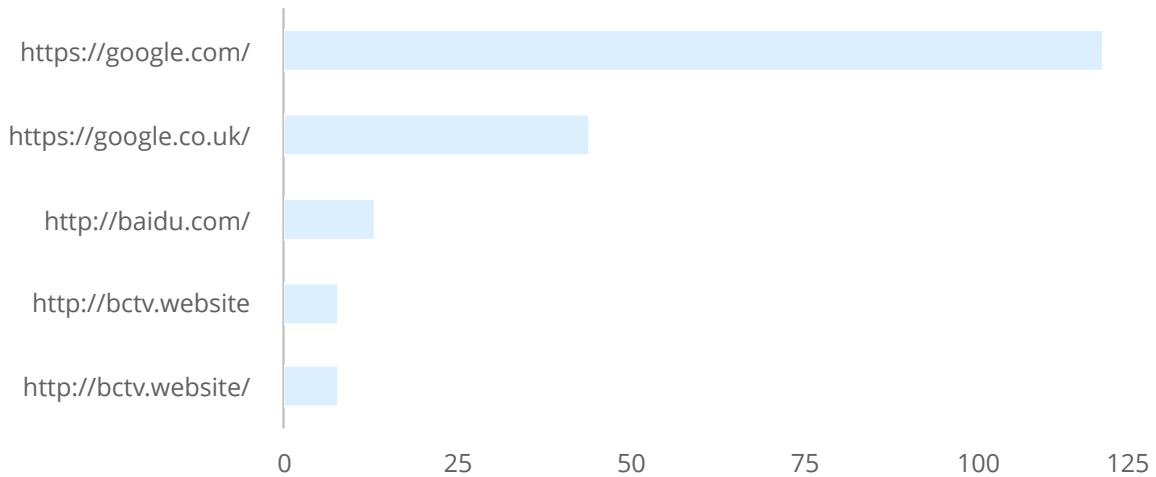

Referring Pages

Pages	Sessions
https://google.com/	118
https://google.co.uk/	44
http://baidu.com/	13
http://bctv.website	8
http://bctv.website/	8
http://britishcinemaandtelevisionveterans.com/	8
http://british-cinema-and-television-veterans.co.uk/	7
http://britishcinemaandtelevisionveterans.com	7
http://bctv.website/ads.txt	6
http://bctv.website/humans.txt	6
http://bctv.website/robots.txt	6
http://webwiki.co.uk/www.britishcinemaandtelevisionveterans.org.uk	6
http://british-cinema-and-television-veterans.co.uk	5
http://british-cinema-and-television-veterans.co.uk/ads.txt	5
http://british-cinema-and-television-veterans.co.uk/humans.txt	5
http://british-cinema-and-television-veterans.co.uk/robots.txt	5
http://britishcinemaandtelevisionveterans.com/ads.txt	5
http://britishcinemaandtelevisionveterans.com/humans.txt	5
http://britishcinemaandtelevisionveterans.com/robots.txt	5
https://bing.com/	5
http://cylex-uk.co.uk/reviews/viewcompanywebsite.aspx	4
http://arts-tv.org.uk/Pages/links.html	3
https://google.co.uk/url	3