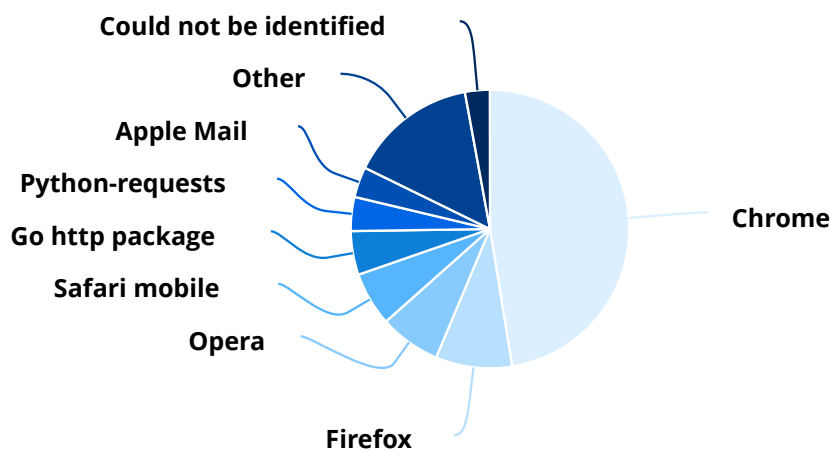

Pages	Sessions
https://google.com	3
https://kinodigital.co.uk/footer-links/accessibility/	3
http://BCTV.WEBSITE	2
http://BRITISH-CINEMA-AND-TELEVISION-VETERANS.CO.UK	2
https://google.it/	2
http://bctv.website/admin/	1
http://british-cinema-and-television-veterans.co.uk/admin/	1
http://britishcinemaandtelevisionveterans.com/admin/	1
http://google.com/search	1
http://hotjobs.net.gb/Computers/out.css	1
http://zillow.org.mr/adlinks/wp-admin.rss	1
https://108.sb.mywebsite-editor.com/app/447354169/919147883/	1
https://duckduckgo.com/	1
https://google.com.au/	1
https://google.com/url	1
https://uk.search.yahoo.com/	1

Browsers & Systems

Browsers

Browsers	Sessions	Percentage
Chrome	1,168	47.46%
Firefox	218	8.86%
Opera	175	7.11%
Safari mobile	154	6.26%