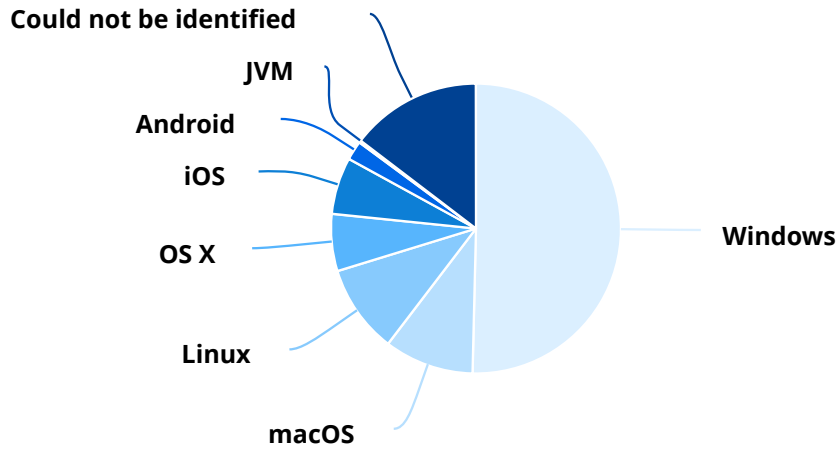

Browsers & Systems

Browsers

Browsers	Sessions	Percentage
Chrome	1,168	47.46%
Firefox	218	8.86%
Opera	175	7.11%
Safari mobile	154	6.26%

Browsers	Sessions	Percentage
Go http package	125	5.08%
Python-requests	97	3.94%
Apple Mail	87	3.54%
Safari	80	3.25%
IE	64	2.60%
libwww-perl	46	1.87%
Microsoft Edge	33	1.34%
Kinza	30	1.22%
Chrome Headless	24	0.98%
Android browser	20	0.81%
Chrome Mobile	20	0.81%
Python-urllib	9	0.37%
DingTalk Mobile App	8	0.33%
cURL	6	0.24%
Mobile Samsung Browser	5	0.20%
Apache-HttpClient	4	0.16%
Java	2	0.08%
Mozilla	2	0.08%
WhatsApp	2	0.08%
Yandex.Browser	2	0.08%
axios	2	0.08%
Android webview	1	0.04%
Cyberfox	1	0.04%
Google App	1	0.04%
Lynx	1	0.04%
Opera Mini	1	0.04%
Wget	1	0.04%
aiohttp	1	0.04%
Could not be identified	71	2.89%
Total	2,461	100.00%

Operating Systems

Operating Systems	Sessions	Percentage
Windows	1,240	50.39%
macOS	246	10.00%
Linux	243	9.87%
OS X	157	6.38%
iOS	156	6.34%
Android	53	2.15%
JVM	6	0.24%
Could not be identified	360	14.63%
Total	2,461	100.00%

Visitor Locations

Countries

Countries	Sessions	Percentage
United States	631	25.64%
United Kingdom	403	16.38%
Russia	305	12.39%
France	248	10.08%
Germany	177	7.19%
Sweden	121	4.92%
Ukraine	74	3.01%
Netherlands	65	2.64%
China	61	2.48%
Singapore	42	1.71%