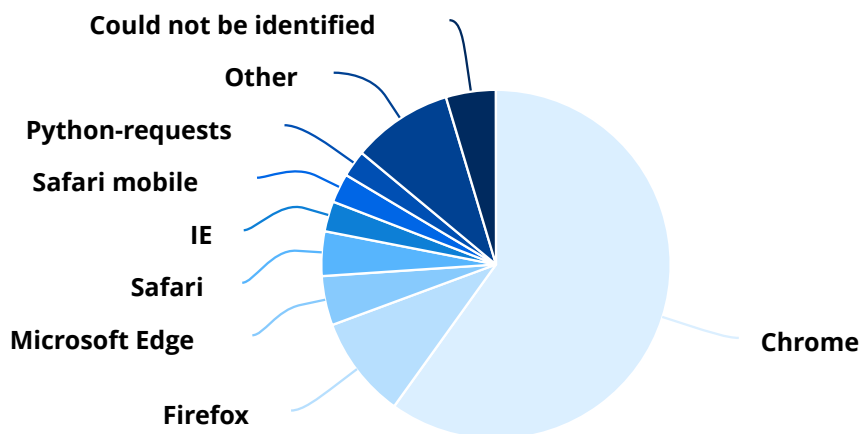

Browsers & Systems

Browsers

| Browsers | Sessions | Percentage |
|---------------------|----------|------------|
| Chrome | 1,090 | 59.92% |
| Firefox | 172 | 9.46% |
| Microsoft Edge | 83 | 4.56% |
| Safari | 75 | 4.12% |
| IE | 51 | 2.80% |
| Safari mobile | 49 | 2.69% |
| Python-requests | 45 | 2.47% |
| node-fetch | 44 | 2.42% |
| DingTalk Mobile App | 18 | 0.99% |
| Android browser | 16 | 0.88% |
| Opera | 14 | 0.77% |
| Python-urllib | 12 | 0.66% |
| Go http package | 11 | 0.60% |
| Chrome Mobile | 10 | 0.55% |
| Chromium | 5 | 0.27% |
| libwww-perl | 5 | 0.27% |