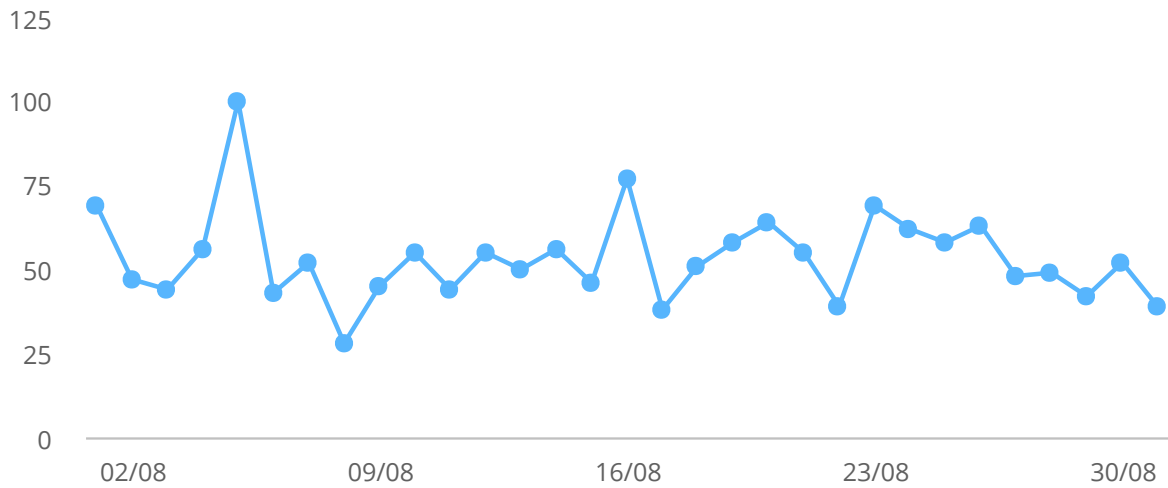

Visitor Numbers

Visitors

| Date | Visitors |
|----------|----------|
| 01/08/21 | 69 |
| 02/08/21 | 47 |
| 03/08/21 | 44 |
| 04/08/21 | 56 |
| 05/08/21 | 100 |
| 06/08/21 | 43 |
| 07/08/21 | 52 |
| 08/08/21 | 28 |
| 09/08/21 | 45 |
| 10/08/21 | 55 |
| 11/08/21 | 44 |
| 12/08/21 | 55 |
| 13/08/21 | 50 |
| 14/08/21 | 56 |
| 15/08/21 | 46 |
| 16/08/21 | 77 |
| 17/08/21 | 38 |
| 18/08/21 | 51 |
| 19/08/21 | 58 |
| 20/08/21 | 64 |
| 21/08/21 | 55 |
| 22/08/21 | 39 |

| Date | Visitors |
|--------------|--------------|
| 23/08/21 | 69 |
| 24/08/21 | 62 |
| 25/08/21 | 58 |
| 26/08/21 | 63 |
| 27/08/21 | 48 |
| 28/08/21 | 49 |
| 29/08/21 | 42 |
| 30/08/21 | 52 |
| 31/08/21 | 39 |
| Total | 1,654 |