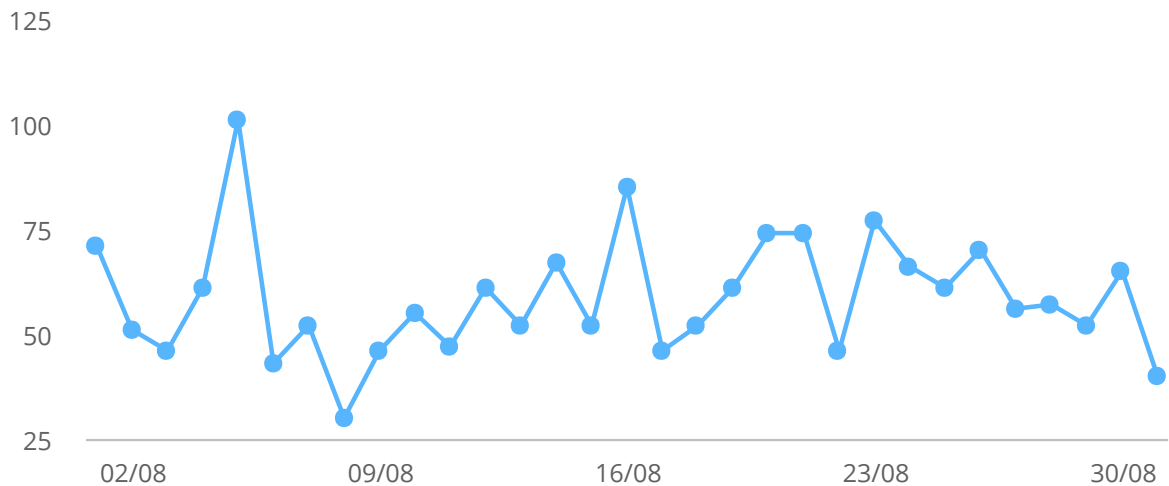

Date	Visitors
23/08/21	69
24/08/21	62
25/08/21	58
26/08/21	63
27/08/21	48
28/08/21	49
29/08/21	42
30/08/21	52
31/08/21	39
Total	1,654

Sessions

Date	Sessions
01/08/21	71
02/08/21	51
03/08/21	46
04/08/21	61
05/08/21	101
06/08/21	43
07/08/21	52
08/08/21	30
09/08/21	46
10/08/21	55
11/08/21	47