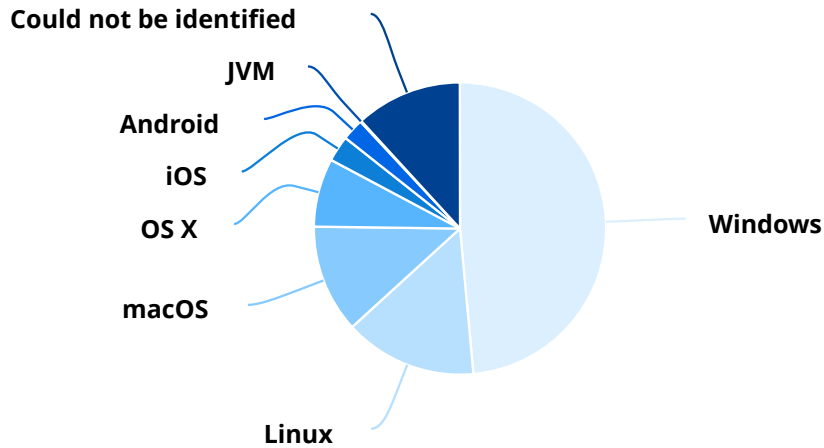

Operating Systems

Operating Systems	Sessions	Percentage
Windows	883	48.54%
Linux	267	14.68%
macOS	218	11.98%
OS X	138	7.59%
iOS	52	2.86%
Android	44	2.42%
JVM	2	0.11%
Could not be identified	215	11.82%
Total	1,819	100.00%

Visitor Locations

Countries

Countries	Sessions	Percentage
United States	525	28.86%
United Kingdom	277	15.23%
Germany	222	12.20%
Russia	145	7.97%
France	122	6.71%
Sweden	64	3.52%
China	62	3.41%
Ireland	50	2.75%
Netherlands	44	2.42%
Ukraine	40	2.20%