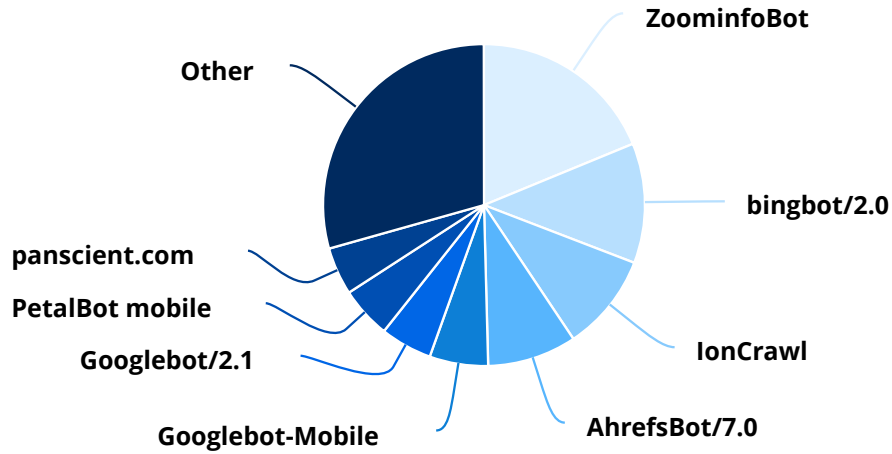

Search Engine Robots

Search Engine Robots	Sessions	Percentage
ZoominfoBot	415	18.80%
bingbot/2.0	266	12.05%
IonCrawl	216	9.78%
AhrefsBot/7.0	198	8.97%
Googlebot-Mobile	130	5.89%
Googlebot/2.1	115	5.21%
PetalBot mobile	114	5.16%
panscient.com	106	4.80%
LinkedInBot/1.0	64	2.90%
SemrushBot/7~bl	55	2.49%
Sidetrade indexer bot	48	2.17%
YandexBot/3.0	47	2.13%
Headless Chrome	44	1.99%
rc-crawler	36	1.63%
oBot/2.3.1	32	1.45%
Applebot/0.1	28	1.27%
Barkrowler/0.9	25	1.13%
MegaIndex.ru/2.0	24	1.09%
MJ12bot/v1.4.8	22	1.00%
Orbbot/1.1	20	0.91%
CCBot/2.0	19	0.86%
Mail.RU_Bot/2.0	19	0.86%
KomodBot/1.0	16	0.72%