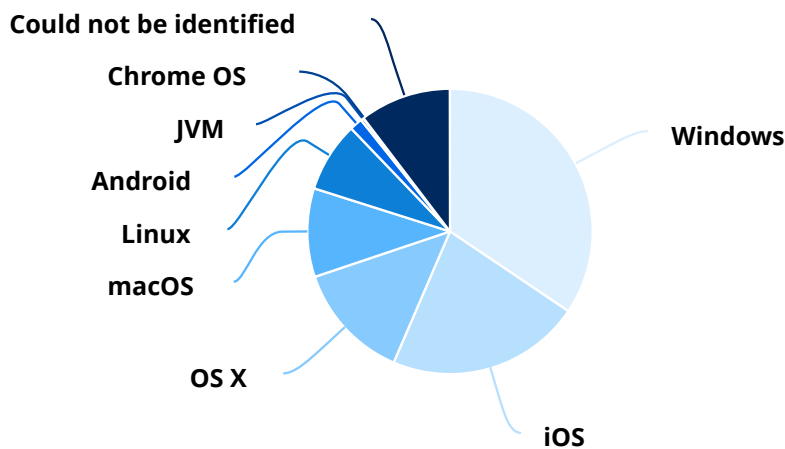

Browsers	Sessions	Percentage
Chrome Headless	20	0.79%
Kinza	11	0.43%
Android browser	9	0.35%
Chromium	9	0.35%
Apache-HttpClient	6	0.24%
Google App	4	0.16%
UC Browser mobile	4	0.16%
Apache Synapse	3	0.12%
cURL	3	0.12%
Go http package	2	0.08%
Java	2	0.08%
PhantomJS	2	0.08%
libwww-perl	2	0.08%
DomainCrawler	1	0.04%
Facebook App	1	0.04%
Mozilla	1	0.04%
Silk	1	0.04%
Yandex.Browser	1	0.04%
Could not be identified	232	9.11%
Total	2,547	100.00%

Operating Systems

Operating Systems	Sessions	Percentage
Windows	877	34.43%