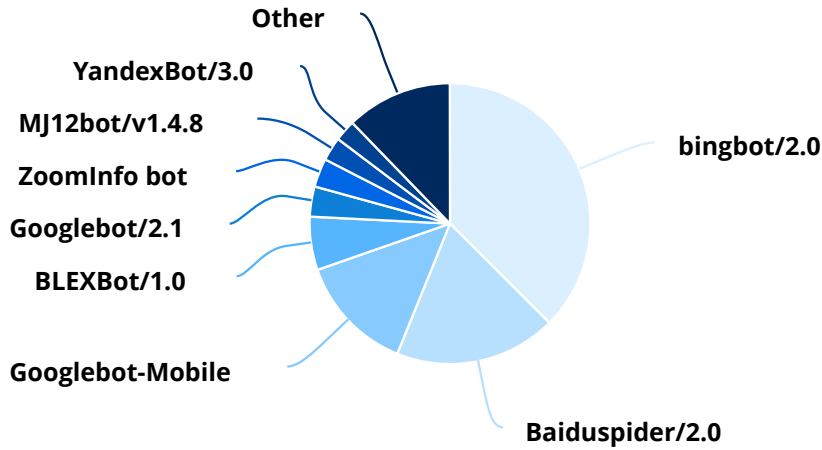

Search Engine Robots

Search Engine Robots	Sessions	Percentage
bingbot/2.0	1,105	37.50%
Baiduspider/2.0	549	18.63%
Googlebot-Mobile	399	13.54%
BLEXBot/1.0	181	6.14%
Googlebot/2.1	102	3.46%
ZoomInfo bot	97	3.29%
MJ12bot/v1.4.8	81	2.75%
YandexBot/3.0	72	2.44%
AhrefsBot/5.2	69	2.34%
DotBot/1.1	46	1.56%
Mail.RU_Bot/2.0	43	1.46%
TurnitinBot	42	1.43%
Crawler4j	24	0.81%
SemrushBot/2~bl	21	0.71%
360Spider	18	0.61%
Applebot/0.1	14	0.48%
Sogou web spider/4.0	13	0.44%
DuckDuckGo-Favicons-Bot/1.0	10	0.34%
Siteimprove.com bot	10	0.34%
Uptimebot/1.0	7	0.24%
FacebookExternalHit/1.1	6	0.20%
vebidoobot/1.0	5	0.17%
GoogleWebLight	4	0.14%