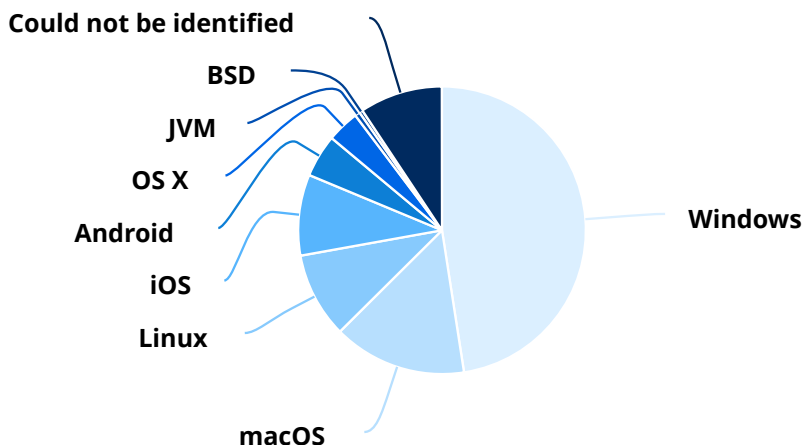

Operating Systems

Operating Systems	Sessions	Percentage
Windows	998	47.55%
macOS	315	15.01%
Linux	202	9.62%
iOS	191	9.10%
Android	101	4.81%
OS X	76	3.62%
JVM	12	0.57%
BSD	8	0.38%
Could not be identified	196	9.34%
Total	2,099	100.00%

Visitor Locations

Countries

Countries	Sessions	Percentage
United Kingdom	622	29.63%
United States	557	26.54%
China	161	7.67%
Russia	104	4.95%
Germany	72	3.43%
France	43	2.05%
Canada	42	2.00%
Sweden	42	2.00%
India	39	1.86%