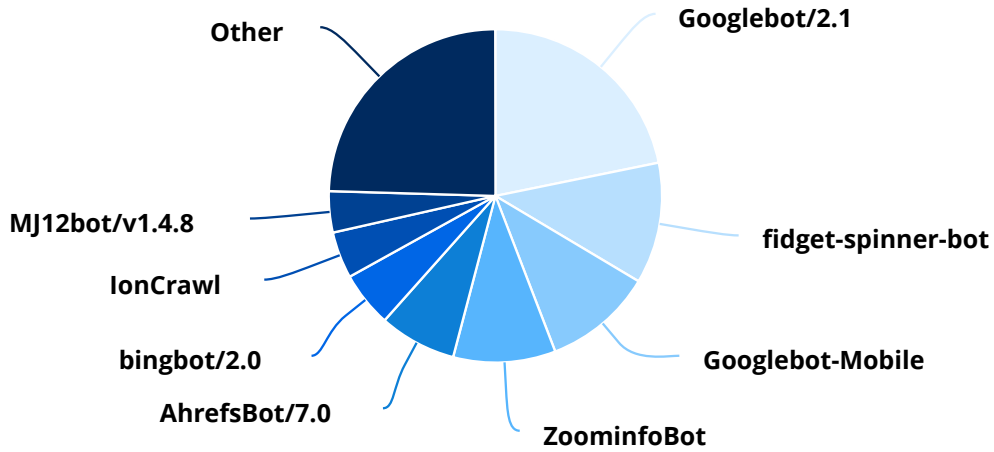

Search Engine Robots

Search Engine Robots	Sessions	Percentage
Googlebot/2.1	463	21.80%
fidget-spinner-bot	250	11.77%
Googlebot-Mobile	225	10.59%
ZoominfoBot	211	9.93%
AhrefsBot/7.0	159	7.49%
bingbot/2.0	114	5.37%
IonCrawl	96	4.52%
MJ12bot/v1.4.8	85	4.00%
YandexBot/3.0	63	2.97%
test-bot	53	2.50%
Headless Chrome	35	1.65%
SemrushBot/7~bl	31	1.46%
Amazonbot/0.1	27	1.27%
Applebot/0.1	26	1.22%
Dataprovider	24	1.13%
SEOkicks	24	1.13%
SeekportBot	24	1.13%
Barkrowler/0.9	23	1.08%
DataForSeoBot/1.0	22	1.04%
DnBCrawler-Analytics	21	0.99%
ia_archiver	17	0.80%
VelenPublicWebCrawler/1.0	15	0.71%
facebookexternalhit/1.1	11	0.52%