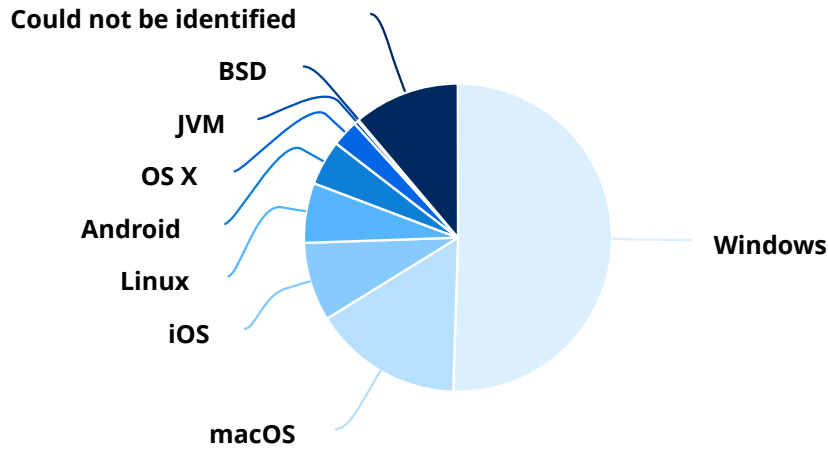

Operating Systems

Operating Systems	Sessions	Percentage
Windows	1,068	50.50%
macOS	332	15.70%
iOS	175	8.27%
Linux	133	6.29%
Android	100	4.73%
OS X	59	2.79%
JVM	9	0.43%
BSD	3	0.14%
Could not be identified	236	11.16%
Total	2,115	100.00%

Visitor Locations

Countries

Countries	Sessions	Percentage
United Kingdom	592	27.99%
United States	539	25.48%
China	125	5.91%
Hong Kong SAR China	117	5.53%
Russia	110	5.20%
Germany	103	4.87%
France	59	2.79%
Netherlands	47	2.22%
Singapore	40	1.89%