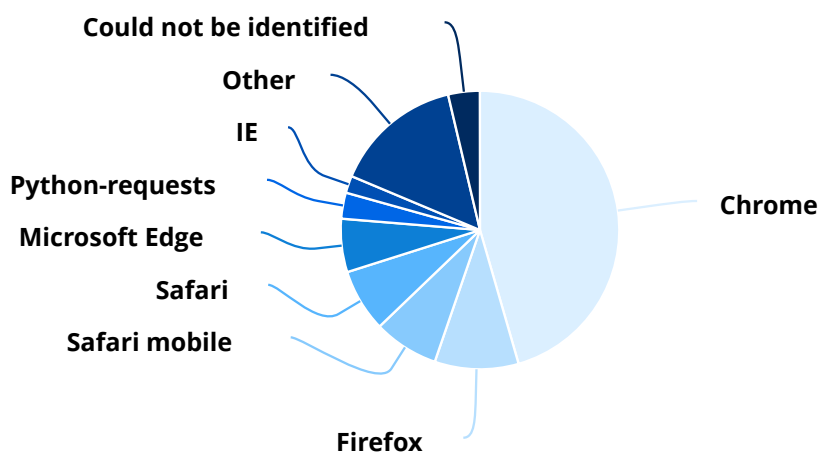

Pages	Sessions
https://email.bt.com/	1
https://google.com/search	1
https://google.mu/	1
https://t.co/	1
https://yahoo.com/	1

Browsers & Systems

Browsers

Browsers	Sessions	Percentage
Chrome	963	45.53%
Firefox	206	9.74%
Safari mobile	160	7.57%
Safari	154	7.28%
Microsoft Edge	131	6.19%
Python-requests	64	3.03%
IE	42	1.99%
Android browser	40	1.89%
lua-resty-http	40	1.89%
Chrome Mobile	35	1.65%
Opera	33	1.56%
Go http package	23	1.09%
Yandex.Browser	23	1.09%
Vivaldi	17	0.80%
Mobile Samsung Browser	14	0.66%