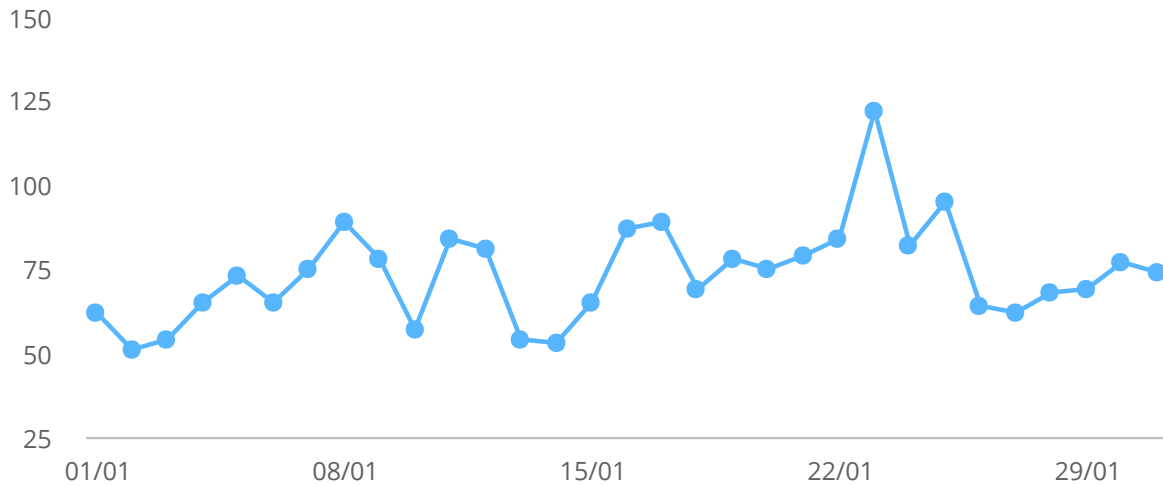

Visitor Numbers

Visitors

Date	Visitors
31/12/23	53
01/01/24	48
02/01/24	52
03/01/24	61
04/01/24	71
05/01/24	59
06/01/24	72
07/01/24	85
08/01/24	75
09/01/24	54
10/01/24	82
11/01/24	78
12/01/24	47
13/01/24	52
14/01/24	62
15/01/24	86
16/01/24	84
17/01/24	66
18/01/24	76
19/01/24	70
20/01/24	74
21/01/24	78

Date	Visitors
22/01/24	120
23/01/24	74
24/01/24	89
25/01/24	60
26/01/24	58
27/01/24	64
28/01/24	66
29/01/24	76
30/01/24	71
Total	2,163

Sessions

Date	Sessions
31/12/23	62
01/01/24	51
02/01/24	54
03/01/24	65
04/01/24	73
05/01/24	65
06/01/24	75
07/01/24	89
08/01/24	78
09/01/24	57
10/01/24	84