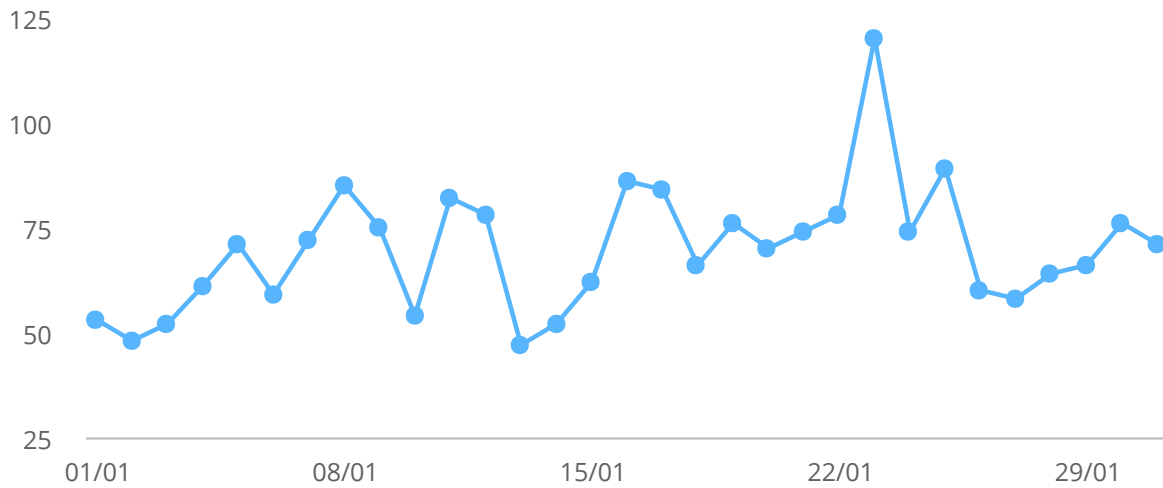

Visitor Numbers

Visitors

Date	Visitors
31/12/23	53
01/01/24	48
02/01/24	52
03/01/24	61
04/01/24	71
05/01/24	59
06/01/24	72
07/01/24	85
08/01/24	75
09/01/24	54
10/01/24	82
11/01/24	78
12/01/24	47
13/01/24	52
14/01/24	62
15/01/24	86
16/01/24	84
17/01/24	66
18/01/24	76
19/01/24	70
20/01/24	74
21/01/24	78

Date	Visitors
22/01/24	120
23/01/24	74
24/01/24	89
25/01/24	60
26/01/24	58
27/01/24	64
28/01/24	66
29/01/24	76
30/01/24	71
Total	2,163

Sessions

Date	Sessions
31/12/23	62
01/01/24	51
02/01/24	54
03/01/24	65
04/01/24	73
05/01/24	65
06/01/24	75
07/01/24	89
08/01/24	78
09/01/24	57
10/01/24	84