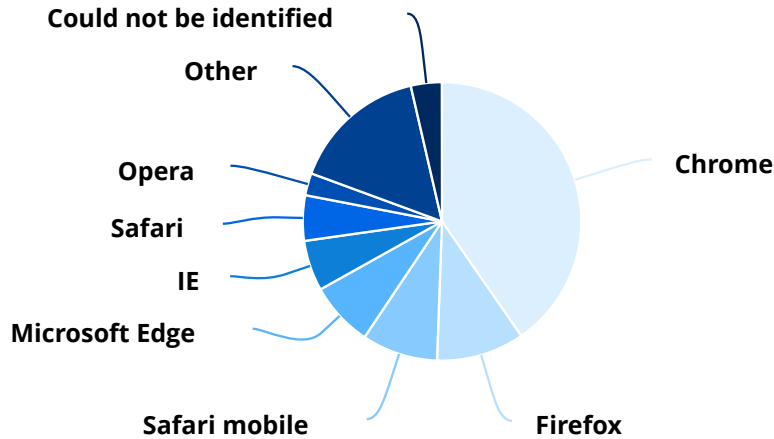

Browsers & Systems

Browsers

Browsers	Sessions	Percentage
Chrome	920	40.35%
Firefox	233	10.22%
Safari mobile	201	8.82%
Microsoft Edge	171	7.50%
IE	134	5.88%
Safari	120	5.26%
Opera	59	2.59%
Chrome Mobile	46	2.02%
Python-requests	42	1.84%
Go http package	36	1.58%
Yandex.Browser	32	1.40%
Vivaldi	26	1.14%
Android browser	24	1.05%
Screaming Frog SEO Spider	19	0.83%
Sogou Explorer	15	0.66%
Apache-HttpClient	11	0.48%
WhatsApp	11	0.48%
QQbrowser	10	0.44%
Android WebView	9	0.39%
Maxthon	8	0.35%
Opera Mini	8	0.35%
Google App	7	0.31%