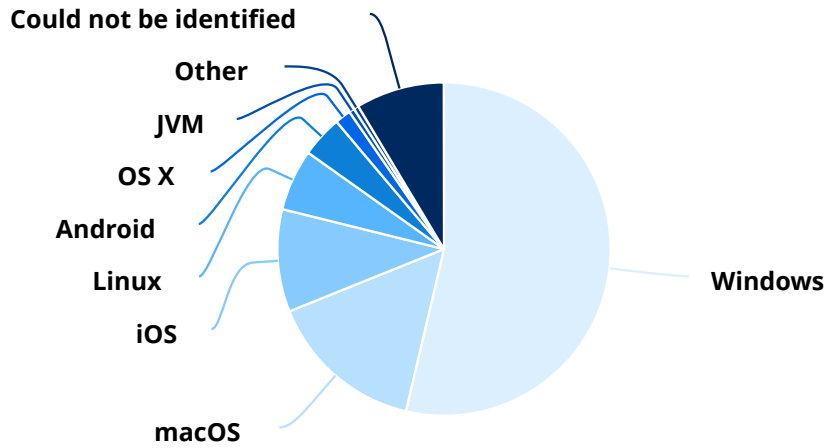

Operating Systems

Operating Systems	Sessions	Percentage
Windows	1,224	53.68%
macOS	347	15.22%
iOS	227	9.96%
Linux	136	5.96%
Android	92	4.04%
OS X	35	1.54%
JVM	12	0.53%
MRE	8	0.35%
BSD	1	0.04%
Fire OS	1	0.04%
HarmonyOS	1	0.04%
Could not be identified	196	8.60%
Total	2,280	100.00%

Visitor Locations

Countries

Countries	Sessions	Percentage
United Kingdom	583	25.12%
United States	553	23.83%
China	291	12.54%
Germany	145	6.25%
France	98	4.22%
Russia	96	4.14%