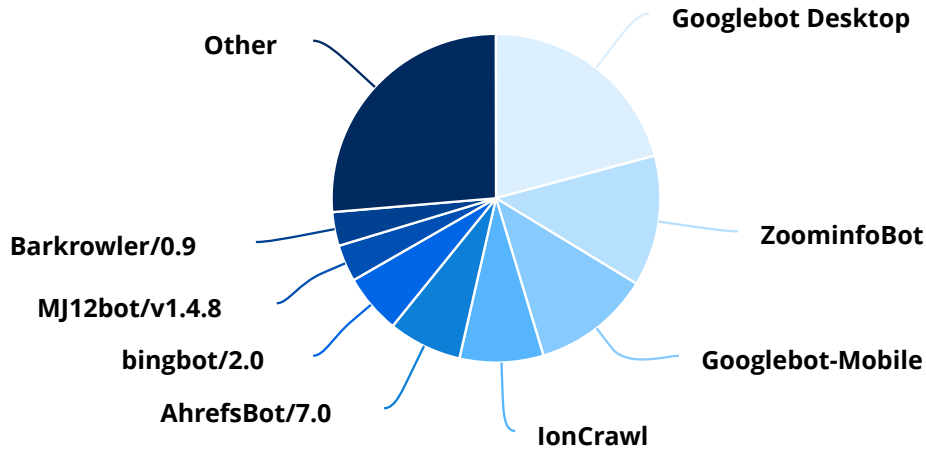

Visitor Numbers

Visitors

Date	Visitors
31/12/23	53
01/01/24	48
02/01/24	52
03/01/24	61
04/01/24	71
05/01/24	59
06/01/24	72
07/01/24	85
08/01/24	75
09/01/24	54
10/01/24	82
11/01/24	78
12/01/24	47
13/01/24	52
14/01/24	62
15/01/24	86
16/01/24	84
17/01/24	66
18/01/24	76
19/01/24	70
20/01/24	74
21/01/24	78

Date	Visitors
22/01/24	120
23/01/24	74
24/01/24	89
25/01/24	60
26/01/24	58
27/01/24	64
28/01/24	66
29/01/24	76
30/01/24	71
Total	2,163

Sessions

Date	Sessions
31/12/23	62
01/01/24	51
02/01/24	54
03/01/24	65
04/01/24	73
05/01/24	65
06/01/24	75
07/01/24	89
08/01/24	78
09/01/24	57
10/01/24	84

Search Engine Robots

Search Engine Robots	Sessions	Percentage
Googlebot Desktop	351	20.83%
ZoominfoBot	217	12.88%
Googlebot-Mobile	196	11.63%
IonCrawl	139	8.25%
AhrefsBot/7.0	122	7.24%
bingbot/2.0	99	5.88%
MJ12bot/v1.4.8	61	3.62%
Barkrowler/0.9	56	3.32%
fake Bytespider	46	2.73%
Applebot/0.1	36	2.14%
SemrushBot/7~bl	32	1.90%
YandexBot/3.0	30	1.78%
ClaudeBot	28	1.66%
netEstate NE Crawler	25	1.48%
PhxBot/0.1	24	1.42%
SEOkicks	24	1.42%
SeekportBot	24	1.42%
DuckDuckBot-Https/1.1	19	1.13%
Dataprovider	12	0.71%
DuckDuckGo-Favicons-Bot/1.0	11	0.65%
DomainStatsBot/1.0	10	0.59%
search.marginalia.nu	10	0.59%
wpbot/1.0	10	0.59%