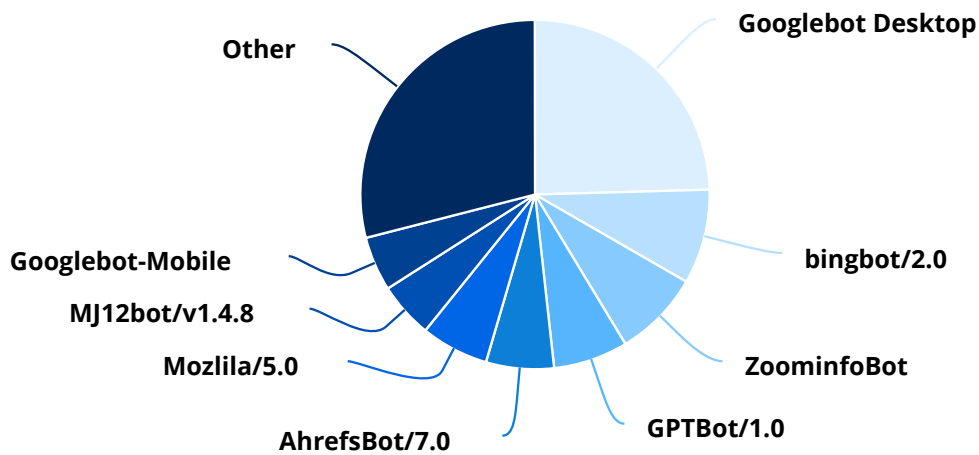

Date	Sessions
12/06/24	60
13/06/24	40
14/06/24	74
15/06/24	59
16/06/24	41
17/06/24	61
18/06/24	63
19/06/24	61
20/06/24	41
21/06/24	66
22/06/24	60
23/06/24	54
24/06/24	62
25/06/24	80
26/06/24	62
27/06/24	53
28/06/24	45
29/06/24	64
Total	1,819

Search Engine Robots

Search Engine Robots	Sessions	Percentage
Googlebot Desktop	477	24.56%
bingbot/2.0	170	8.75%