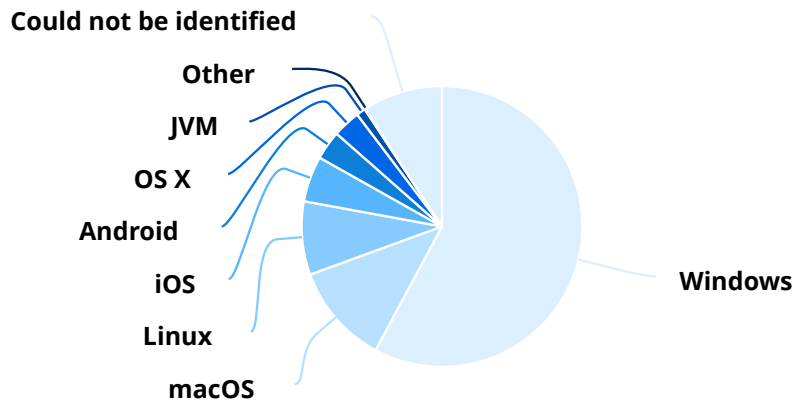

Browsers	Sessions	Percentage
WhatsApp	2	0.11%
Baidu Search App	1	0.05%
BlackBerry Browser	1	0.05%
Chromium	1	0.05%
Colly	1	0.05%
Firefox mobile	1	0.05%
Screaming Frog SEO Spider	1	0.05%
Symfony BrowserKit	1	0.05%
aiohttp	1	0.05%
cURL	1	0.05%
Could not be identified	136	7.46%
Total	1,822	100.00%

Operating Systems

Operating Systems	Sessions	Percentage
Windows	1,054	57.85%
macOS	211	11.58%
Linux	154	8.45%
iOS	96	5.27%
Android	61	3.35%
OS X	58	3.18%
JVM	19	1.04%
BSD	1	0.05%
BlackBerry OS	1	0.05%