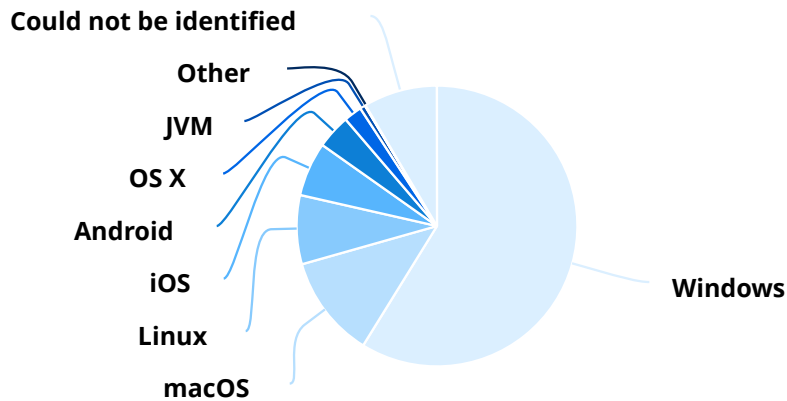

Browsers	Sessions	Percentage
Silk	1	0.04%
Sogou Explorer	1	0.04%
Yahoo Mail	1	0.04%
cURL	1	0.04%
lua-resty-http	1	0.04%
Could not be identified	101	4.31%
Total	2,341	100.00%

Operating Systems

Operating Systems	Sessions	Percentage
Windows	1,377	58.82%
macOS	276	11.79%
Linux	186	7.95%
iOS	146	6.24%
Android	92	3.93%
OS X	49	2.09%
JVM	14	0.60%
Fire OS	1	0.04%
unknown	1	0.04%
Could not be identified	199	8.50%
Total	2,341	100.00%