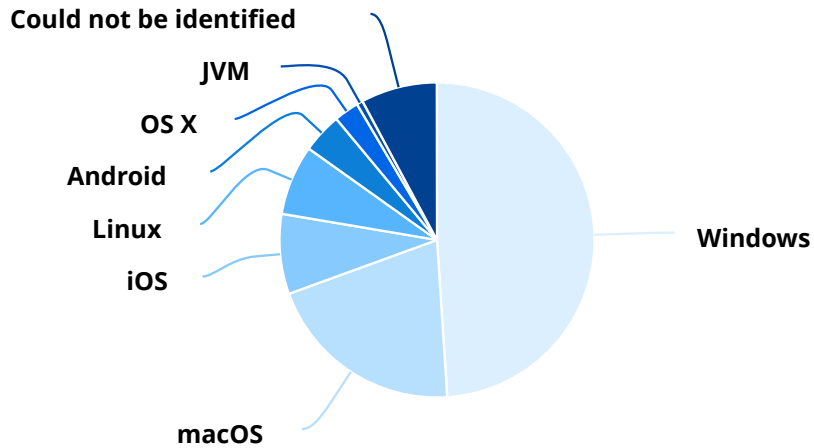

Operating Systems

Operating Systems	Sessions	Percentage
Windows	1,087	48.96%
macOS	455	20.50%
iOS	182	8.20%
Linux	160	7.21%
Android	91	4.10%
OS X	57	2.57%
JVM	14	0.63%
Could not be identified	174	7.84%
Total	2,220	100.00%

Visitor Locations

Countries

Countries	Sessions	Percentage
United States	601	27.07%
United Kingdom	463	20.86%
Germany	138	6.22%
China	122	5.50%
Singapore	108	4.86%
Hong Kong SAR China	97	4.37%
Brazil	95	4.28%
Russia	92	4.14%
France	75	3.38%
Netherlands	63	2.84%