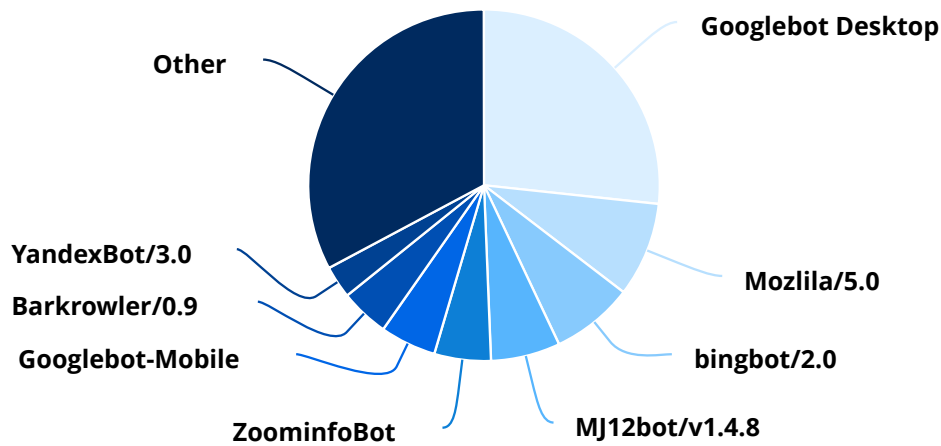

Date	Sessions
12/11/24	73
13/11/24	105
14/11/24	87
15/11/24	63
16/11/24	52
17/11/24	66
18/11/24	77
19/11/24	65
20/11/24	59
21/11/24	69
22/11/24	93
23/11/24	49
24/11/24	71
25/11/24	81
26/11/24	85
27/11/24	80
28/11/24	70
29/11/24	72
Total	2,218

Search Engine Robots

Search Engine Robots	Sessions	Percentage
Googlebot Desktop	482	26.70%
Mozlila/5.0	157	8.70%