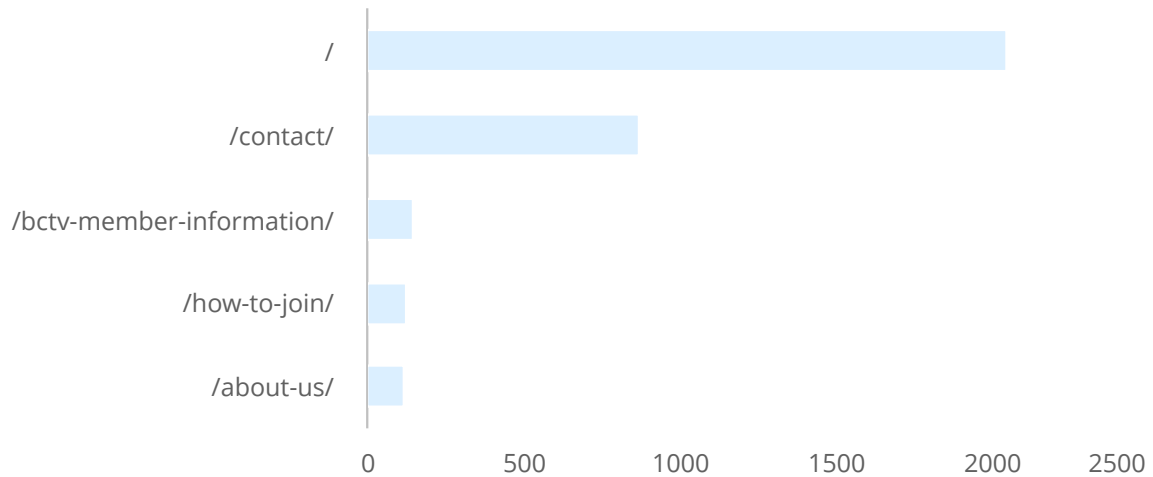

Page Analysis

Most Frequently Visited Pages

Pages	Sessions	Percentage
/	2,044	47.23%
/contact/	868	20.06%
/bctv-member-information/	149	3.44%
/how-to-join/	123	2.84%
/about-us/	115	2.66%
/bctv-membership-list-in-full/	102	2.36%
/news/	92	2.13%
/the-veteran-magazine/	73	1.69%
/comments-from-members-re-events/	72	1.66%
/index.php	61	1.41%
/photographs-of-past-events/	61	1.41%
/industry-people-you-may-remember/	58	1.34%
/future-events/	57	1.32%
/lost-and-found/	46	1.06%
/links-to-friends-and-others/	43	0.99%
/about-us/our-history/	41	0.95%
/about-us/our-articles-of-association/	39	0.90%
/about-us/our-executive-committee/	36	0.83%
/how-to-join/becoming-a-member/	35	0.81%
/about-us/our-logo/	33	0.76%
/legal-notice-and-copyright/	33	0.76%
/members-contributions/	33	0.76%