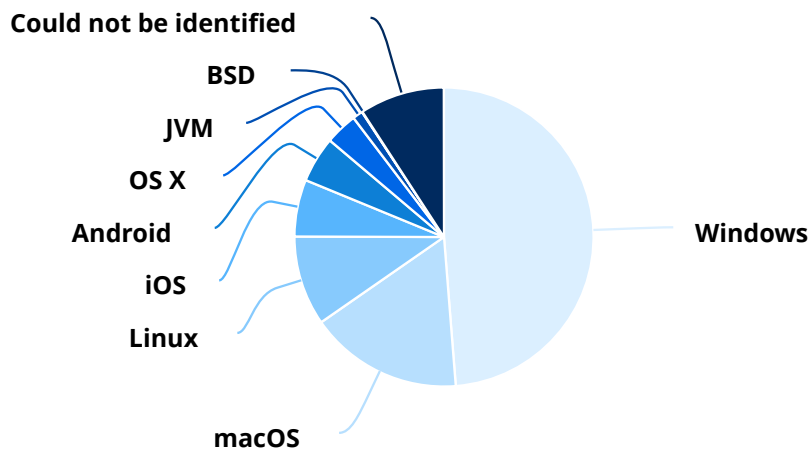

Browsers	Sessions	Percentage
Total	2,156	100.00%

Operating Systems

Operating Systems	Sessions	Percentage
Windows	1,051	48.75%
macOS	358	16.60%
Linux	209	9.69%
iOS	133	6.17%
Android	107	4.96%
OS X	75	3.48%
JVM	24	1.11%
BSD	1	0.05%
Could not be identified	198	9.18%
Total	2,156	100.00%

Visitor Locations

Countries

Countries	Sessions	Percentage
United States	580	26.90%
United Kingdom	364	16.88%
Germany	210	9.74%
Brazil	99	4.59%
Russia	92	4.27%
China	78	3.62%